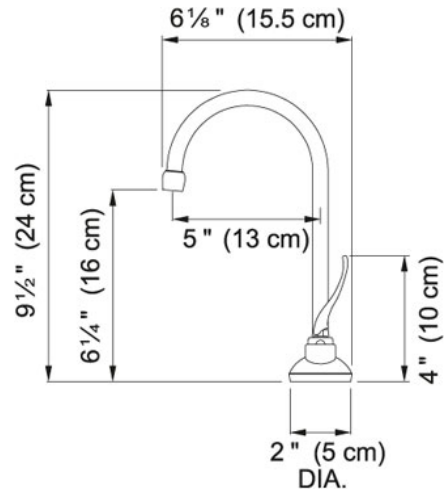

Hot Water Dispenser - LB5100 LB5160 Old World Bronze |

119.0263.485

FAMILY : Point of Use and Filtration | SERIE : Hot Water Dispenser - LB5100 | MODEL : LB5160 | FINISH : Old World Bronze |

INSTALLATION TYPE : Point of Use and Filtration | STYLE : Transitional