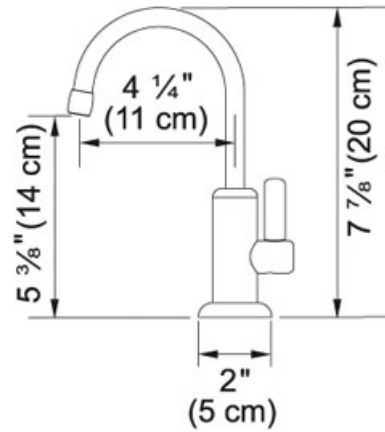

Cold Water Only - Logik DW11080 Satin Nickel | 120.0355.526

FAMILY : Point of Use and Filtration | SERIE : Cold Water Only - Logik | MODEL : DW11080 | FINISH : Satin Nickel | STYLE : Transitional

TECHNICAL DATA

Version	Cold Water Dispenser
Flow Rate	0.5 gpm
Spray Type	Full Spray
Cartridge	Ceramic Cartridge
Faucet Operation	Single Lever
Countertop hole diameter	1 3/8"
Spout Swivel Range	360 °
Where to buy	Showroom
Where to buy	Showroom