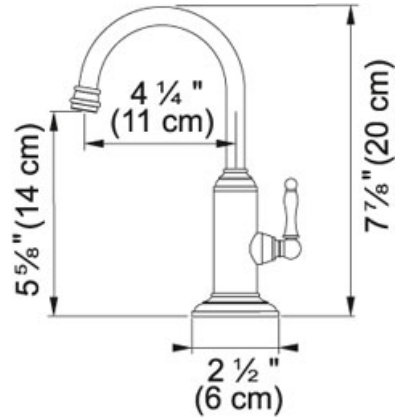

Cold Water Only - Farm House DW12000 Polished Chrome |

120.0355.531

FAMILY : Point of Use and Filtration | SERIE : Cold Water Only - Farm House | MODEL : DW12000 | FINISH : Polished Chrome |
STYLE : Traditional

TECHNICAL DATA

Version	Cold Water Dispenser
Flow Rate	0.5 gpm
Spray Type	Full Spray
Cartridge	Ceramic Cartridge
Faucet Operation	Single Lever
Countertop hole diameter	1 3/8"
Spout Swivel Range	360 °
Where to buy	Showroom
Where to buy	Showroom