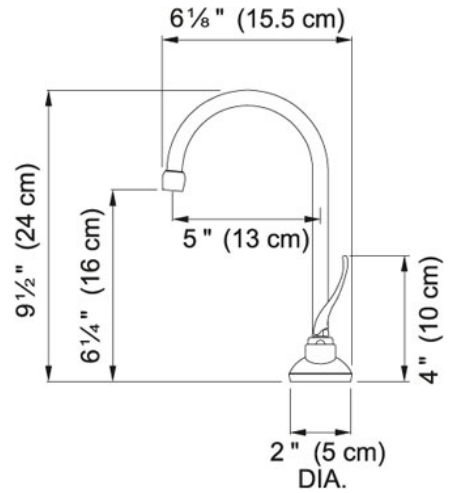

Cold Water Only - DW5000 DW5000 Polished Chrome |

120.0296.701

FAMILY : Point of Use and Filtration | SERIE : Cold Water Only - DW5000 | MODEL : DW5000 | FINISH : Polished Chrome |

INSTALLATION TYPE : Point of Use and Filtration | STYLE : Transitional