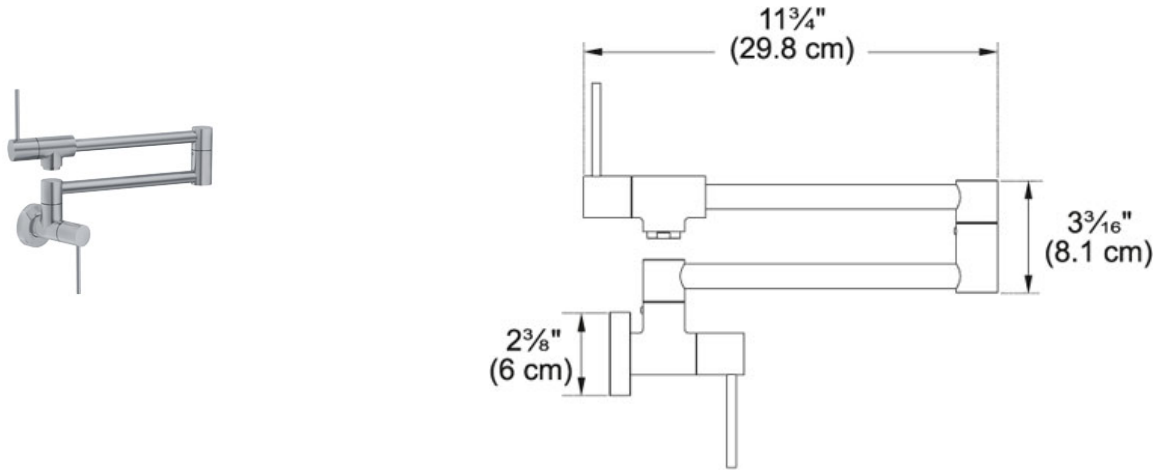

Satin Nickel | 115.0482.424

FAMILY : **Faucets** | INSTALLATION TYPE : **Wallmount** | FINISH : **Satin Nickel** | MODEL : **PF4480** | SERIE : **Pescara**

The clean design and detailed craftsmanship make Franke's Pescara faucet line ideal for those who savor simplicity. Pescara faucets feature a level of functionality and performance that maximizes usability for the home chef or kitchen connoisseur.

TECHNICAL DATA

Cartridge	12mm Ceramic Cartridge
Faucet Operation	2 Handle Mixer
Flow Rate	2.2 gpm
Spray Type	Full Spray
Version	Wall Mounted Pot Filler
Where to buy	Showroom

Satin Nickel | 115.0482.424

FAMILY : **Faucets** | INSTALLATION TYPE : **Wallmount** | FINISH : **Satin Nickel** | MODEL : **PF4480** | SERIE : **Pescara**