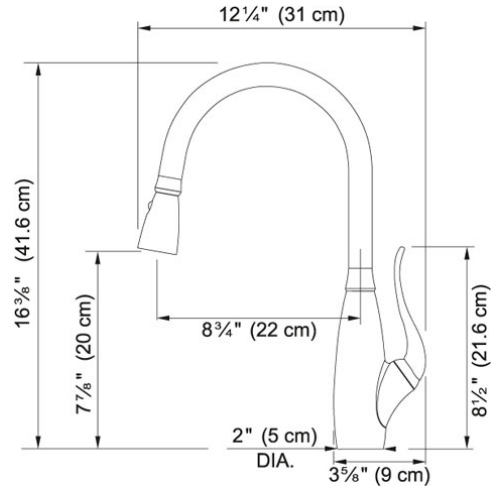

Tulip FF2480R Satin Nickel | 115.0302.487

FAMILY : **Faucets** | SERIE : **Tulip** | MODEL : **FF2480R** | FINISH : **Satin Nickel** | INSTALLATION TYPE : **Single Hole installation** |
STYLE : **Transitional**

TECHNICAL DATA

Version	Pull-Down Spray
Faucet Hole	1
Faucet Operation	Side Lever
Flow Rate	1.75 gpm
Spray Type	Full and Needle Spray
Spout Swivel Range	360 °
Where to buy	Showroom
Where to buy	Showroom