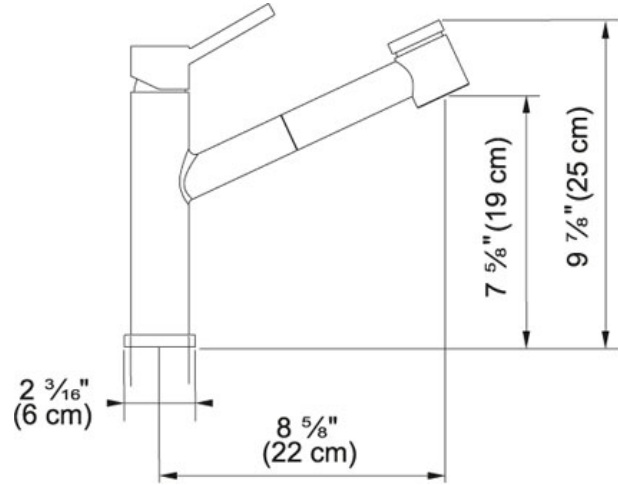

## Steel FFPS3450 Stainless Steel | 115.0361.293

FAMILY : **Faucets** | SERIE : **Steel** | MODEL : **FFPS3450** | FINISH : **Stainless Steel** | INSTALLATION TYPE : **Single Hole installation** | STYLE : **Contemporary**

### TECHNICAL DATA

|                          |                       |
|--------------------------|-----------------------|
| Version                  | Pull-Out Spray        |
| Flow Rate                | 1.75 gpm              |
| Spray Type               | Full and Needle Spray |
| Cartridge                | Ceramic Cartridge     |
| Faucet Operation         | Top Lever             |
| Countertop hole diameter | 1 3/8"                |
| Spout Swivel Range       | 360 °                 |
| Where to buy             | Showroom              |
| Where to buy             | Showroom              |