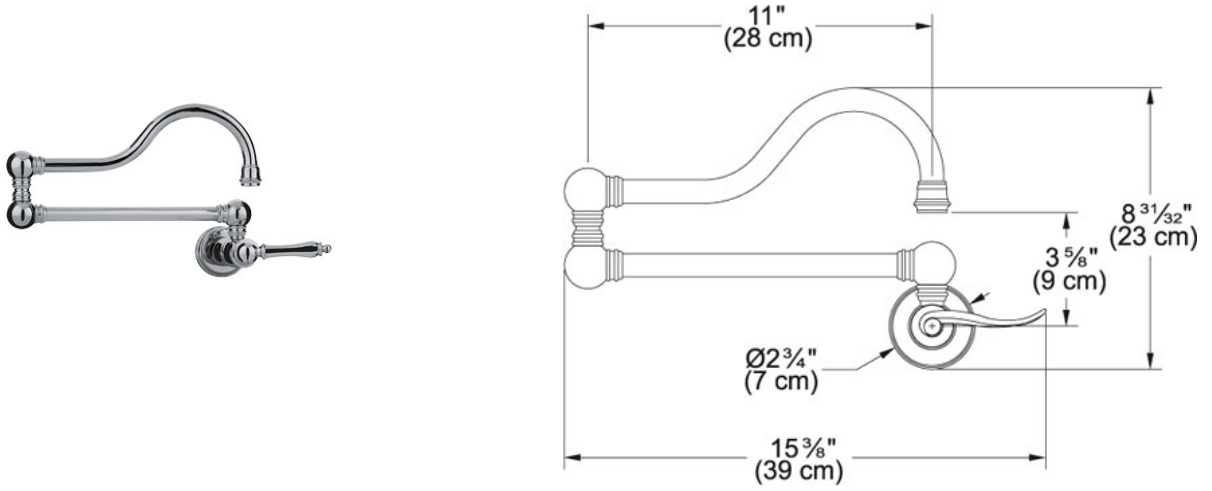

Farm House PF7070a Polished Nickel | 115.0254.392

FAMILY : **Faucets** | SERIE : **Farm House** | MODEL : **PF7070a** | FINISH : **Polished Nickel** | INSTALLATION TYPE : **Faucets** | STYLE : **Traditional**

TECHNICAL DATA

Version	Wall Mounted Pot Filler
Faucet Operation	Side Lever
*	Alternate handles available. Made in the USA. Available in 4 finishes.
Flow Rate	2.2 gpm
Spray Type	Full Spray
Spout Swivel	180 °
Range	
Certifications	Meets AB1953 (CA) and S152 (VT) requirements, IAPMO certified
Where to buy	Showroom
Where to buy	Showroom