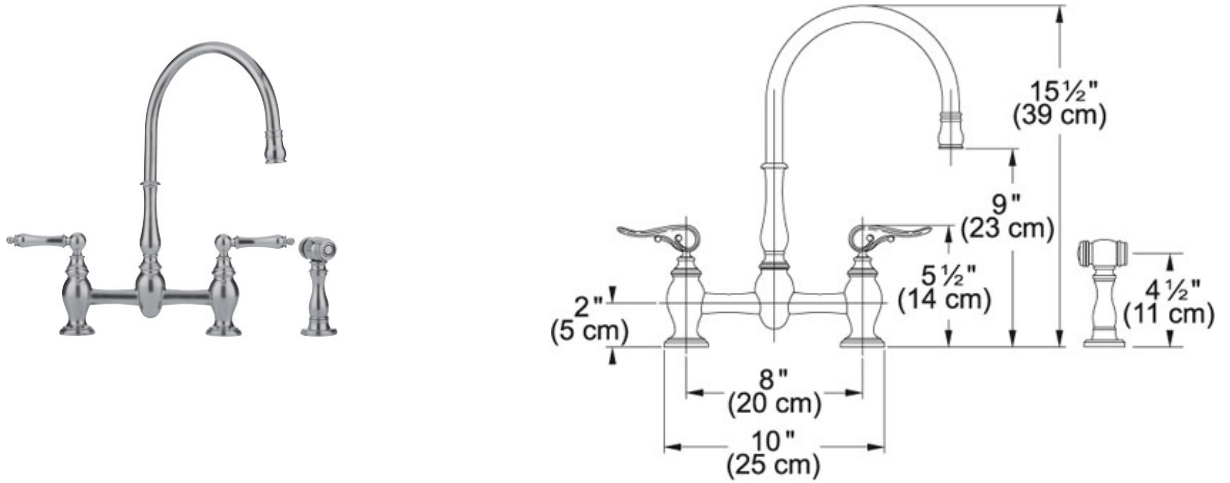

Farm House FF6080a Satin Nickel | 115.0254.383

FAMILY : Faucets | SERIE : Farm House | MODEL : FF6080a | FINISH : Satin Nickel | INSTALLATION TYPE : Faucets | STYLE : Traditional

TECHNICAL DATA

| | |
|--------------------|------------------------|
| Version | Arc Spout / Side Spray |
| Faucet Operation | 2 Handle Mixer |
| Faucet Hole | 3 |
| Type of Material | Plated Brass |
| Flow Rate | 1.75 gpm |
| Spray Type | Full Spray |
| Spout Swivel Range | 360 ° |
| Where to buy | Showroom |
| Where to buy | Showroom |

Farm House FF6080a Satin Nickel | 115.0254.383

FAMILY : **Faucets** | SERIE : **Farm House** | MODEL : **FF6080a** | FINISH : **Satin Nickel** | INSTALLATION TYPE : **Faucets** | STYLE : **Traditional**