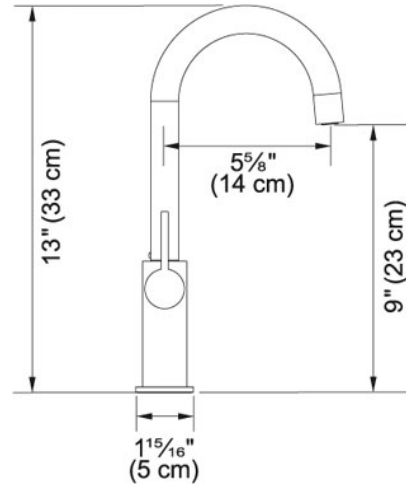

## TECHNICAL DATA

Version	Arc Spout
Flow Rate	1.75 gpm
Spray Type	Full Spray
Cartridge	Ceramic Cartridge
Faucet Operation	Side Lever
Countertop hole diameter	1 3/8"
Spout Swivel Range	360 °
Where to buy	Showroom
Where to buy	Showroom