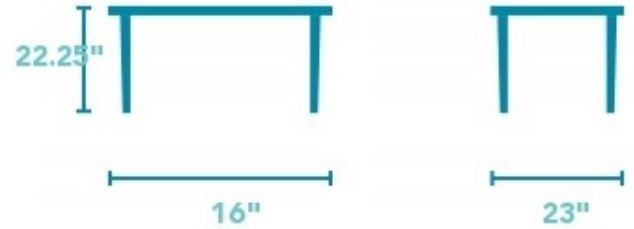

Plymouth

CHAIRSIDE TABLE | W1447-07

16"W x 23"D x 22.25"H

Shabby chic design with a bit of vintage.

The Plymouth chairside table boasts a shabby chic design with contrasting wood finishes and paneled construction. With an overall whitewash finish accented by a dark surface, Plymouth is ideal for those who like a bit of vintage design in their modern lives. The small scale of this table makes it a perfect accent piece to complement other pieces in a room.