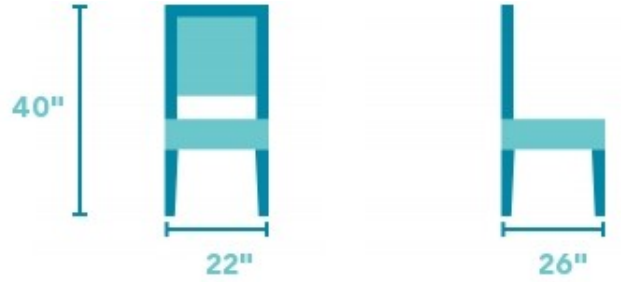

# Plymouth

UPHOLSTERED DINING CHAIR | W1147-840

22"W x 26"D x 40"H  
20.75"SH