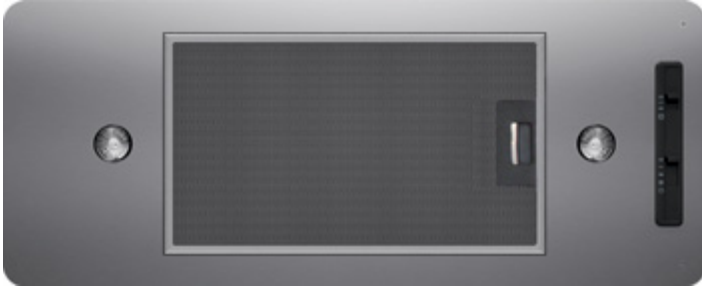

The 3-speed Twister with halogen lighting hides the ventilation you need beneath your custom, built-in canopy. An optional liner extends and beautifies the hood and protects your cabinetry.

MODEL

Stainless Steel AK8000BS

Size 27" (27-9/16")**Blower CFM (Min. - Max.)** 210 - 400**Sones (Min. - Max.)** 2 - 5**FEATURES****Controls** Mechanical Slide**Speed Levels** 3**Lighting** Halogen, 35W x2**Dual-Level Lighting** Yes**Filters** Aluminum Mesh x1**Recirculating Option** Yes**DUCT SPECIFICATIONS****Vertical Internal Blower** 6" Round**Horizontal Internal Blower** NA**AC POWER** 120V, 60Hz at Max. 2.7A**OPTIONAL ACCESSORIES****30" Liner (17-1/2" - 20-1/2" Depth)** AK0800AS**36" Liner (17-1/2" - 20-1/2" Depth)** AK0836AS**Recirculating Kit** ZRC-0100**Bloom™ GU10 LED** Z0B0040**MOUNTING HEIGHT RANGE**** 26" - 36"**WARRANTY** 10 years parts, 1 year labor