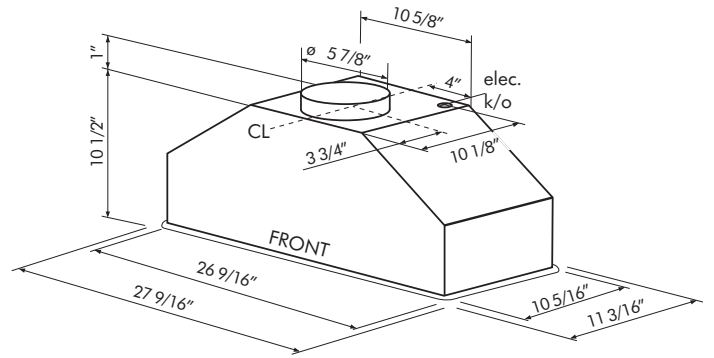

The 3-speed Twister with halogen lighting hides the ventilation you need beneath your custom, built-in canopy. An optional liner extends and beautifies the hood and protects your cabinetry.