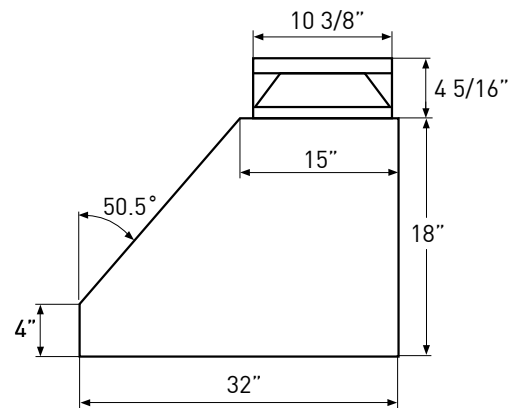

ZEPHYR

ZEPHYRONLINE.COM

TOP

SIDE

BACK

MODEL	AK7836BS	AK7842BS	AK7848BS	AK7854BS
Stainless Steel				
Size	36"	42"	48"	54"
Net Width	35-7/8"	41-7/8"	47-7/8"	53-7/8"
Blower CFM (Min. - Max.)	450 - 1,200	450 - 1,200	450 - 1,200	450 - 1,200
Sones (Min. - Max.)	3.5 - 9	3.5 - 9	3.5 - 9	3.5 - 9
FEATURES				
Controls	Metallic Knob	Metallic Knob	Metallic Knob	Metallic Knob
Speed Levels	3	3	3	3
Lighting	Halogen, 35W x2	Halogen, 35W x2	Halogen, 35W x4	Halogen, 35W x4
Dual-Level Lighting	Yes	Yes	Yes	Yes
Filters	Pro Baffle x3	Pro Baffle x3	Pro Baffle x4	Pro Baffle x4
Recirculating Option	No	No	No	No
High Quality Stainless Steel	304S	304S	304S	304S
DUCT SPECIFICATIONS				
Vertical Internal Blower	10" Round	10" Round	10" Round	10" Round
Horizontal Internal Blower	10" Round	10" Round	10" Round	10" Round
AC POWER	120V, 60Hz at Max. 9A	120V, 60Hz at Max. 9A	120V, 60Hz at Max. 9A	120V, 60Hz at Max. 9A
OPTIONAL ACCESSORIES				
12" Duct Cover	AK0736BS	AK0742BS	AK0748BS	AK0754BS
Duct Cover (10' - 12' ceilings)	Z1C-0078	Z1C-0078	Z1C-0078	Z1C-0078
Bloom™ GU10 LED	ZOB0040	ZOB0040	ZOB0040	ZOB0040
MOUNTING HEIGHT RANGE*	30" - 36"	30" - 36"	30" - 36"	30" - 36"
WARRANTY	3 years parts, 1 year labor	3 years parts, 1 year labor	3 years parts, 1 year labor	3 years parts, 1 year labor

*Mounting height refers to distance between top of a 36" tall cooking surface and bottom of hood.