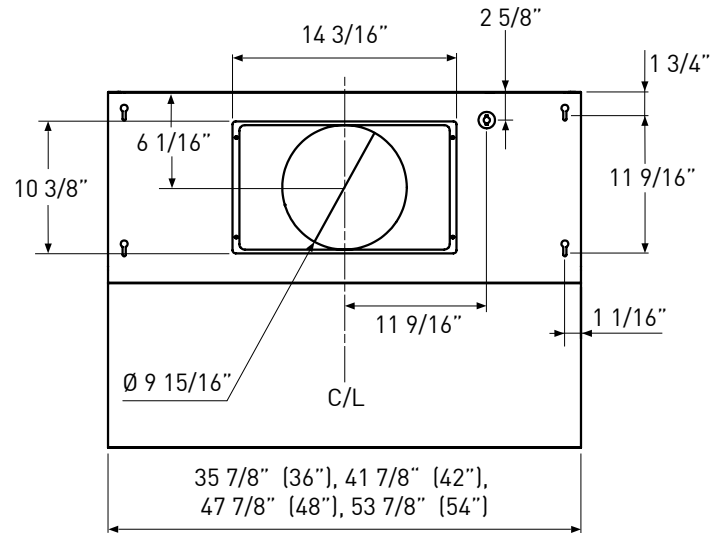

ZEPHYR

ZEPHYRONLINE.COM

TOP

SIDE

BACK

MODEL	AK7836BS	AK7842BS	AK7848BS	AK7854BS
Stainless Steel				
Size	36"	42"	48"	54"
Net Width	35-7/8"	41-7/8"	47-7/8"	53-7/8"
Blower CFM (Min. - Max.)	450 - 1,200	450 - 1,200	450 - 1,200	450 - 1,200
Sones (Min. - Max.)	3.5 - 9	3.5 - 9	3.5 - 9	3.5 - 9
FEATURES				
Controls	Metallic Knob	Metallic Knob	Metallic Knob	Metallic Knob
Speed Levels	3	3	3	3
Lighting	Halogen, 35W x2	Halogen, 35W x2	Halogen, 35W x4	Halogen, 35W x4
Dual-Level Lighting	Yes	Yes	Yes	Yes
Filters	Pro Baffle x3	Pro Baffle x3	Pro Baffle x4	Pro Baffle x4
Recirculating Option	No	No	No	No
High Quality Stainless Steel	304S	304S	304S	304S
DUCT SPECIFICATIONS				
Vertical Internal Blower	10" Round	10" Round	10" Round	10" Round
Horizontal Internal Blower	10" Round	10" Round	10" Round	10" Round
AC POWER	120V, 60Hz at Max. 9A	120V, 60Hz at Max. 9A	120V, 60Hz at Max. 9A	120V, 60Hz at Max. 9A
OPTIONAL ACCESSORIES				
12" Duct Cover	AK0736BS	AK0742BS	AK0748BS	AK0754BS
Duct Cover (10' - 12' ceilings)	Z1C-0078	Z1C-0078	Z1C-0078	Z1C-0078
Bloom™ GU10 LED	ZOB0040	ZOB0040	ZOB0040	ZOB0040
MOUNTING HEIGHT RANGE*	30" - 36"	30" - 36"	30" - 36"	30" - 36"
WARRANTY	3 years parts, 1 year labor	3 years parts, 1 year labor	3 years parts, 1 year labor	3 years parts, 1 year labor

*Mounting height refers to distance between top of a 36" tall cooking surface and bottom of hood.