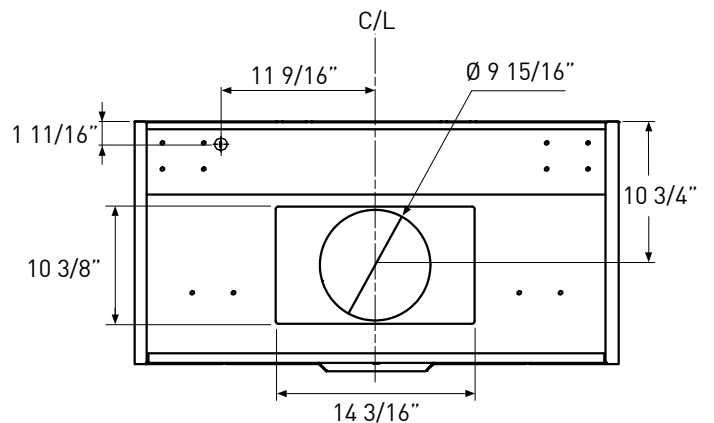

ZEPHYR

ZEPHYRONLINE.COM

TOP

SIDE

BACK

MODEL	AK7836BS	AK7842BS	AK7848BS	AK7854BS
Stainless Steel				
Size	36"	42"	48"	54"
Net Width	35-7/8"	41-7/8"	47-7/8"	53-7/8"
Blower CFM (Min. - Max.)	450 - 1,200	450 - 1,200	450 - 1,200	450 - 1,200
Sones (Min. - Max.)	3.5 - 9	3.5 - 9	3.5 - 9	3.5 - 9
FEATURES				
Controls	Metallic Knob	Metallic Knob	Metallic Knob	Metallic Knob
Speed Levels	3	3	3	3
Lighting	Halogen, 35W x2	Halogen, 35W x2	Halogen, 35W x4	Halogen, 35W x4
Dual-Level Lighting	Yes	Yes	Yes	Yes
Filters	Pro Baffle x3	Pro Baffle x3	Pro Baffle x4	Pro Baffle x4
Recirculating Option	No	No	No	No
High Quality Stainless Steel	304S	304S	304S	304S
DUCT SPECIFICATIONS				
Vertical Internal Blower	10" Round	10" Round	10" Round	10" Round
Horizontal Internal Blower	10" Round	10" Round	10" Round	10" Round
AC POWER	120V, 60Hz at Max. 9A	120V, 60Hz at Max. 9A	120V, 60Hz at Max. 9A	120V, 60Hz at Max. 9A
OPTIONAL ACCESSORIES				
12" Duct Cover	AK0736BS	AK0742BS	AK0748BS	AK0754BS
Duct Cover (10' - 12' ceilings)	Z1C-0078	Z1C-0078	Z1C-0078	Z1C-0078
Bloom™ GU10 LED	ZOB0040	ZOB0040	ZOB0040	ZOB0040
MOUNTING HEIGHT RANGE*	30" - 36"	30" - 36"	30" - 36"	30" - 36"
WARRANTY	3 years parts, 1 year labor	3 years parts, 1 year labor	3 years parts, 1 year labor	3 years parts, 1 year labor

*Mounting height refers to distance between top of a 36" tall cooking surface and bottom of hood.