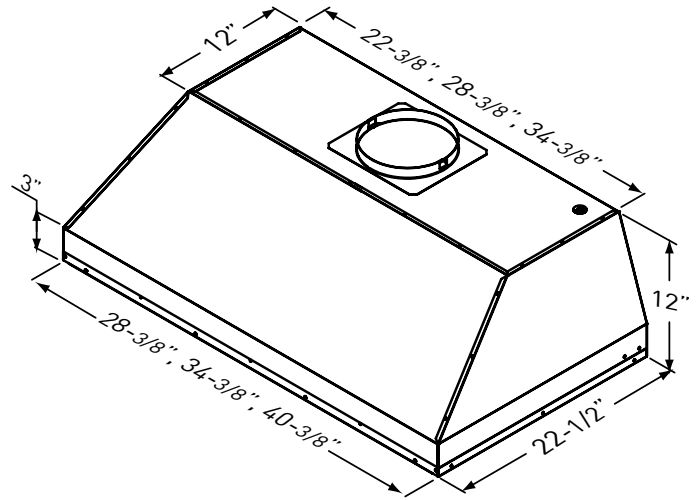

Monsoon DCBL is unique in the marketplace. We started with a 715-CFM DC motor and added stainless steel baffle filters with a removable grease tray for easy cleaning. Then we introduced vertical and horizontal ducting along

with a wireless remote control, and finally, we added the proprietary DCBL Suppression System® that makes Monsoon DCBL the most quiet and energy efficient one-piece liner available today.

ACT™

Min. - Max. CFM	INTERNAL BLOWER STANDARD	INTERNAL BLOWER with ACT™ AIRFLOW CONTROL TECHNOLOGY™*		
	250 - 715	250 - 590	250 - 390	250 - 290
Min. - Max. Sones	0.8 - 5.8	0.8 - 4.5	0.8 - 3	0.8 - 1.2

*AIRFLOW CONTROL TECHNOLOGY™ (ACT™) is an exclusive feature built into specific Zephyr hoods which can limit the maximum blower CFM to meet local code requirements.

FRONT