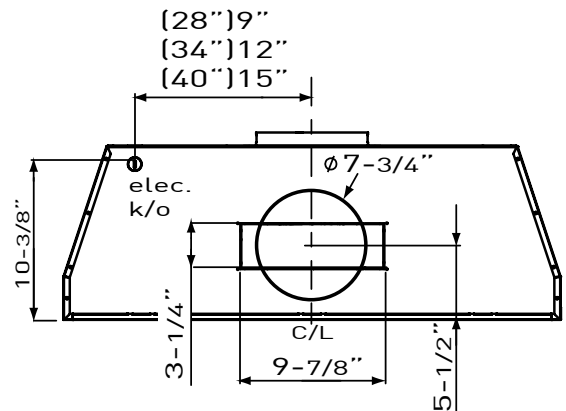

TOP

BACK

MODEL	AK9428AS	AK9434AS	AK9440AS
Stainless Steel			
Size	30" (28-3/8" x 22-1/2")	36" (34-3/8" x 22-1/2")	42" (40-3/8" x 22-1/2")
Blower CFM (Min. - Max.)	250 - 715	250 - 715	250 - 715
Sones (Min. - Max.)	0.8 - 5.8	0.8 - 5.8	0.8 - 5.8
ACT 590 CFM (Min. - Max.)	250 - 590	250 - 590	250 - 590
ACT 590 Sones (Min. - Max.)	0.8 - 4.5	0.8 - 4.5	0.8 - 4.5
ACT 390 CFM (Min. - Max.)	250 - 390	250 - 390	250 - 390
ACT 390 Sones (Min. - Max.)	0.8 - 3	0.8 - 3	0.8 - 3
ACT 290 CFM (Min. - Max.)	250 - 290	250 - 290	250 - 290
ACT 290 Sones (Min. - Max.)	0.8 - 1.2	0.8 - 1.2	0.8 - 1.2
FEATURES			
DCBL Suppression System®	Yes	Yes	Yes
ACT™ Technology	Yes	Yes	Yes
Controls	Electronic LCD	Electronic LCD	Electronic LCD
Speed Levels	5 + Burst	5 + Burst	5 + Burst
Auto Delay-Off	Yes	Yes	Yes
Clean Air Mode	Yes	Yes	Yes
Lighting	Bloom™ HD LED, 6W x2	Bloom™ HD LED, 6W x2	Bloom™ HD LED, 6W x3
Dual-Level Lighting	Yes	Yes	Yes
Filters	Pro Baffle x2	Pro Baffle x3	Pro Baffle x3
Removable Grease Tray	Yes	Yes	Yes
Wireless Remote Control	Yes	Yes	Yes
Recirculating Option	No	No	No
ADA Compliant	Yes	Yes	Yes
DUCT SPECIFICATIONS			
Vertical Internal Blower	8" Round	8" Round	8" Round
Horizontal Internal Blower	3-1/4" x 10" or 8" Round	3-1/4" x 10" or 8" Round	3-1/4" x 10" or 8" Round
AC POWER	120V, 60Hz at Max. 4A	120V, 60Hz at Max. 4A	120V, 60Hz at Max. 4A
OPTIONAL ACCESSORIES			
Make-Up Air Kit	MUA008A	MUA008A	MUA008A
MOUNTING HEIGHT RANGE*	26" - 36"	26" - 36"	26" - 36"
WARRANTY	3 years parts, 1 year labor	3 years parts, 1 year labor	3 years parts, 1 year labor