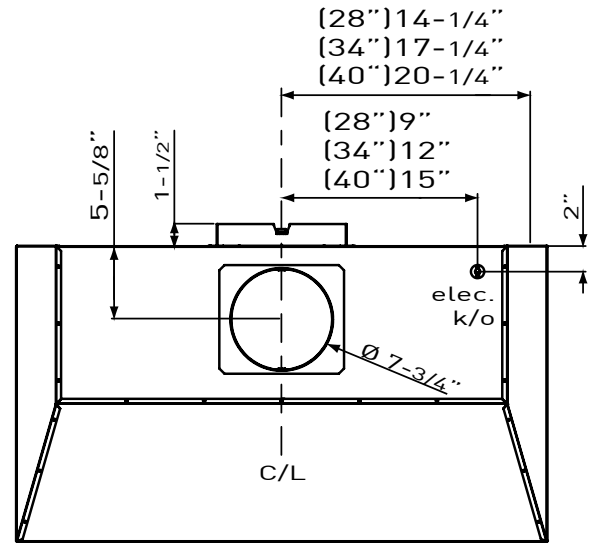

TOP

BACK

MODEL	AK9428AS	AK9434AS	AK9440AS
Stainless Steel			
Size	30" (28-3/8" x 22-1/2")	36" (34-3/8" x 22-1/2")	42" (40-3/8" x 22-1/2")
Blower CFM (Min. - Max.)	250 - 715	250 - 715	250 - 715
Sones (Min. - Max.)	0.8 - 5.8	0.8 - 5.8	0.8 - 5.8
ACT 590 CFM (Min. - Max.)	250 - 590	250 - 590	250 - 590
ACT 590 Sones (Min. - Max.)	0.8 - 4.5	0.8 - 4.5	0.8 - 4.5
ACT 390 CFM (Min. - Max.)	250 - 390	250 - 390	250 - 390
ACT 390 Sones (Min. - Max.)	0.8 - 3	0.8 - 3	0.8 - 3
ACT 290 CFM (Min. - Max.)	250 - 290	250 - 290	250 - 290
ACT 290 Sones (Min. - Max.)	0.8 - 1.2	0.8 - 1.2	0.8 - 1.2
FEATURES			
DCBL Suppression System®	Yes	Yes	Yes
ACT™ Technology	Yes	Yes	Yes
Controls	Electronic LCD	Electronic LCD	Electronic LCD
Speed Levels	5 + Burst	5 + Burst	5 + Burst
Auto Delay-Off	Yes	Yes	Yes
Clean Air Mode	Yes	Yes	Yes
Lighting	Bloom™ HD LED, 6W x2	Bloom™ HD LED, 6W x2	Bloom™ HD LED, 6W x3
Dual-Level Lighting	Yes	Yes	Yes
Filters	Pro Baffle x2	Pro Baffle x3	Pro Baffle x3
Removable Grease Tray	Yes	Yes	Yes
Wireless Remote Control	Yes	Yes	Yes
Recirculating Option	No	No	No
ADA Compliant	Yes	Yes	Yes
DUCT SPECIFICATIONS			
Vertical Internal Blower	8" Round	8" Round	8" Round
Horizontal Internal Blower	3-1/4" x 10" or 8" Round	3-1/4" x 10" or 8" Round	3-1/4" x 10" or 8" Round
AC POWER	120V, 60Hz at Max. 4A	120V, 60Hz at Max. 4A	120V, 60Hz at Max. 4A
OPTIONAL ACCESSORIES			
Make-Up Air Kit	MUA008A	MUA008A	MUA008A
MOUNTING HEIGHT RANGE*	26" - 36"	26" - 36"	26" - 36"
WARRANTY	3 years parts, 1 year labor	3 years parts, 1 year labor	3 years parts, 1 year labor