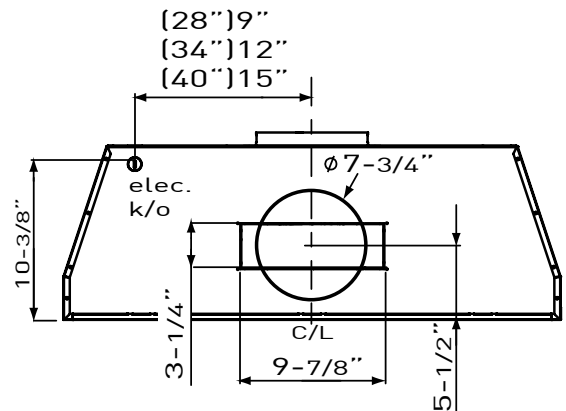

TOP

BACK

MODEL	AK9428AS	AK9434AS	AK9440AS
Stainless Steel			
Size	30" (28-3/8" x 22-1/2")	36" (34-3/8" x 22-1/2")	42" (40-3/8" x 22-1/2")
Blower CFM (Min. - Max.)	250 - 715	250 - 715	250 - 715
Sones (Min. - Max.)	0.8 - 5.8	0.8 - 5.8	0.8 - 5.8
ACT 590 CFM (Min. - Max.)	250 - 590	250 - 590	250 - 590
ACT 590 Sones (Min. - Max.)	0.8 - 4.5	0.8 - 4.5	0.8 - 4.5
ACT 390 CFM (Min. - Max.)	250 - 390	250 - 390	250 - 390
ACT 390 Sones (Min. - Max.)	0.8 - 3	0.8 - 3	0.8 - 3
ACT 290 CFM (Min. - Max.)	250 - 290	250 - 290	250 - 290
ACT 290 Sones (Min. - Max.)	0.8 - 1.2	0.8 - 1.2	0.8 - 1.2
FEATURES			
DCBL Suppression System®	Yes	Yes	Yes
ACT™ Technology	Yes	Yes	Yes
Controls	Electronic LCD	Electronic LCD	Electronic LCD
Speed Levels	5 + Burst	5 + Burst	5 + Burst
Auto Delay-Off	Yes	Yes	Yes
Clean Air Mode	Yes	Yes	Yes
Lighting	Bloom™ HD LED, 6W x2	Bloom™ HD LED, 6W x2	Bloom™ HD LED, 6W x3
Dual-Level Lighting	Yes	Yes	Yes
Filters	Pro Baffle x2	Pro Baffle x3	Pro Baffle x3
Removable Grease Tray	Yes	Yes	Yes
Wireless Remote Control	Yes	Yes	Yes
Recirculating Option	No	No	No
DUCT SPECIFICATIONS			
Vertical Internal Blower	8" Round	8" Round	8" Round
Horizontal Internal Blower	3-1/4" x 10" or 8" Round	3-1/4" x 10" or 8" Round	3-1/4" x 10" or 8" Round
AC POWER	120V, 60Hz at Max. 4A	120V, 60Hz at Max. 4A	120V, 60Hz at Max. 4A
OPTIONAL ACCESSORIES			
Make-Up Air Kit	MUA008A	MUA008A	MUA008A
MOUNTING HEIGHT RANGE*	26" - 36"	26" - 36"	26" - 36"
WARRANTY	3 years parts, 1 year labor	3 years parts, 1 year labor	3 years parts, 1 year labor