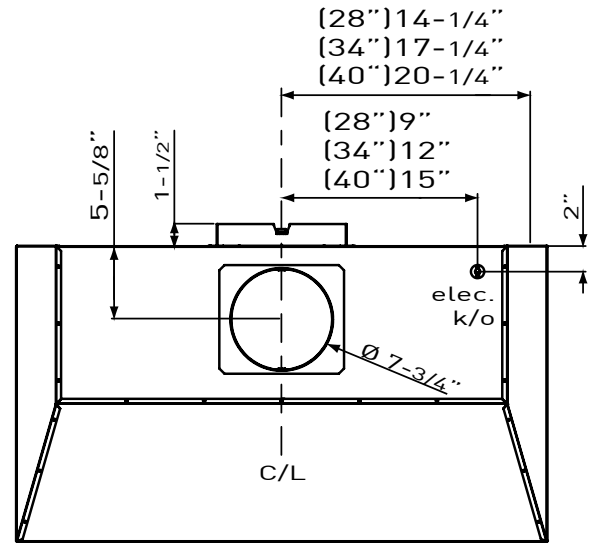

TOP

BACK

MODEL	AK9428AS	AK9434AS	AK9440AS
Stainless Steel			
Size	30" (28-3/8" x 22-1/2")	36" (34-3/8" x 22-1/2")	42" (40-3/8" x 22-1/2")
Blower CFM (Min. - Max.)	250 - 715	250 - 715	250 - 715
Sones (Min. - Max.)	0.8 - 5.8	0.8 - 5.8	0.8 - 5.8
ACT 590 CFM (Min. - Max.)	250 - 590	250 - 590	250 - 590
ACT 590 Sones (Min. - Max.)	0.8 - 4.5	0.8 - 4.5	0.8 - 4.5
ACT 390 CFM (Min. - Max.)	250 - 390	250 - 390	250 - 390
ACT 390 Sones (Min. - Max.)	0.8 - 3	0.8 - 3	0.8 - 3
ACT 290 CFM (Min. - Max.)	250 - 290	250 - 290	250 - 290
ACT 290 Sones (Min. - Max.)	0.8 - 1.2	0.8 - 1.2	0.8 - 1.2
FEATURES			
DCBL Suppression System®	Yes	Yes	Yes
ACT™ Technology	Yes	Yes	Yes
Controls	Electronic LCD	Electronic LCD	Electronic LCD
Speed Levels	5 + Burst	5 + Burst	5 + Burst
Auto Delay-Off	Yes	Yes	Yes
Clean Air Mode	Yes	Yes	Yes
Lighting	Bloom™ HD LED, 6W x2	Bloom™ HD LED, 6W x2	Bloom™ HD LED, 6W x3
Dual-Level Lighting	Yes	Yes	Yes
Filters	Pro Baffle x2	Pro Baffle x3	Pro Baffle x3
Removable Grease Tray	Yes	Yes	Yes
Wireless Remote Control	Yes	Yes	Yes
Recirculating Option	No	No	No
DUCT SPECIFICATIONS			
Vertical Internal Blower	8" Round	8" Round	8" Round
Horizontal Internal Blower	3-1/4" x 10" or 8" Round	3-1/4" x 10" or 8" Round	3-1/4" x 10" or 8" Round
AC POWER	120V, 60Hz at Max. 4A	120V, 60Hz at Max. 4A	120V, 60Hz at Max. 4A
OPTIONAL ACCESSORIES			
Make-Up Air Kit	MUA008A	MUA008A	MUA008A
MOUNTING HEIGHT RANGE*	26" - 36"	26" - 36"	26" - 36"
WARRANTY	3 years parts, 1 year labor	3 years parts, 1 year labor	3 years parts, 1 year labor