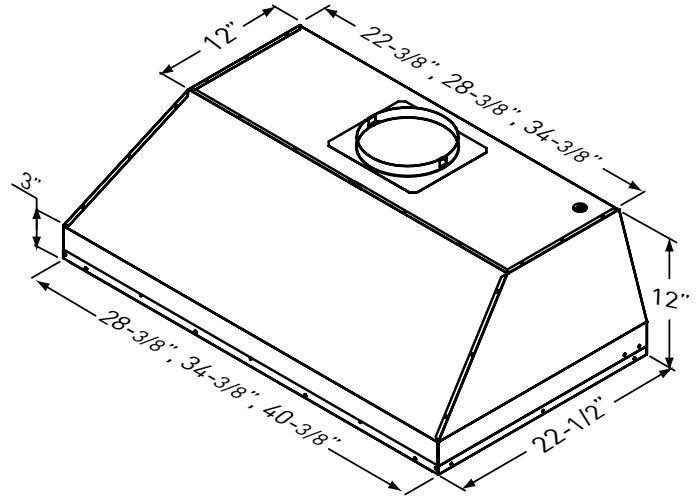

Monsoon DCBL is unique in the marketplace. We started with a 715-CFM DC motor and added stainless steel baffle filters with a removable grease tray for easy cleaning. Then we introduced vertical and horizontal ducting along

with a wireless remote control, and finally, we added the proprietary DCBL Suppression System® that makes Monsoon DCBL the most quiet and energy efficient one-piece liner available today.

ACT™

Min. - Max. CFM	INTERNAL BLOWER STANDARD	INTERNAL BLOWER with ACT™ AIRFLOW CONTROL TECHNOLOGY™*		
	250 - 715	250 - 590	250 - 390	250 - 290
Min. - Max. Sones	0.8 - 5.8	0.8 - 4.5	0.8 - 3	0.8 - 1.2

*AIRFLOW CONTROL TECHNOLOGY™ (ACT™) is an exclusive feature built into specific Zephyr hoods which can limit the maximum blower CFM to meet local code requirements.

FRONT