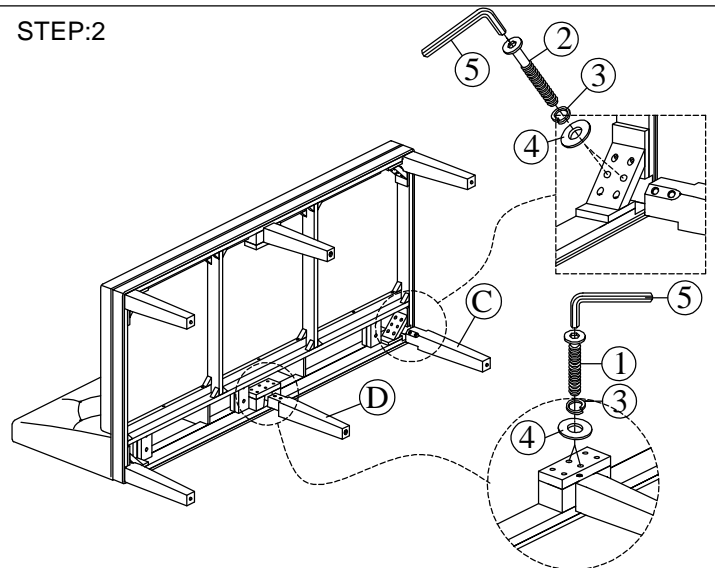

Assembly Instruction for DINING SOFA W/ SEVEN PILLOWS DMD140SFTS

Caution: Please read instructions thoroughly before unpacking assembly parts. Sharp, exposed staple tips can cause injury, therefore, for your protection, please remove any exposed staples used in packing.

1. We recommend that you should assemble this product with the assistance of another person; this will make assembly easier, and will help to eliminate damage to the product or injury to persons during assembly.
2. Be sure to check all packing materials carefully for small parts that may have come loose inside the carton during shipment.
3. Please do not over tighten screws or bolts.
4. Please put all parts on a non-abrasive floor before assembly, and follow the assembly steps to assemble your newly purchased product correctly and efficiently.

PART LIST FOR SOFA			
No.	PART DESC	CODE.	Q'TY
A	DINING SOFA - BACK FRAME WITH CUSHION		1
B	DINING SOFA - SEAT FRAME WITH CUSHION		1
C	DINING SOFA - LEGS	PDMD100SFCRLEG	4
D	DINING SOFA - MIDDLE LEGS W/ LEVELER	PDMD140SFTSLEG	2
E	DINING LOVE SEAT W/SEVEN PILLOWS - WHITE PILLOW	PDMD100SFCRPIL1	4
F	DINING LOVE SEAT W/SEVEN PILLOWS - CROSS PILLOW	PDMD100SFCRPIL2	3

HARDWARE LIST PACKED INSIDE BOX			
No.	HARDWARE DESC	CODE.	Q'TY
1	ALLEN BOLT (Ø5/16"*1-3/4")	PDMD140SFTSHW	10
2	ALLEN BOLT (Ø5/16"*2-3/8")		8
3	SPRING WASHER (Ø5/16")		18
4	FLAT WASHER (Ø5/16")		18
5	ALLEN KEY (Ø1/8")		1

Only tighten all bolts when all bolts aligned with bolt inserts.

STEP:1

STEP:2

COMPLETED