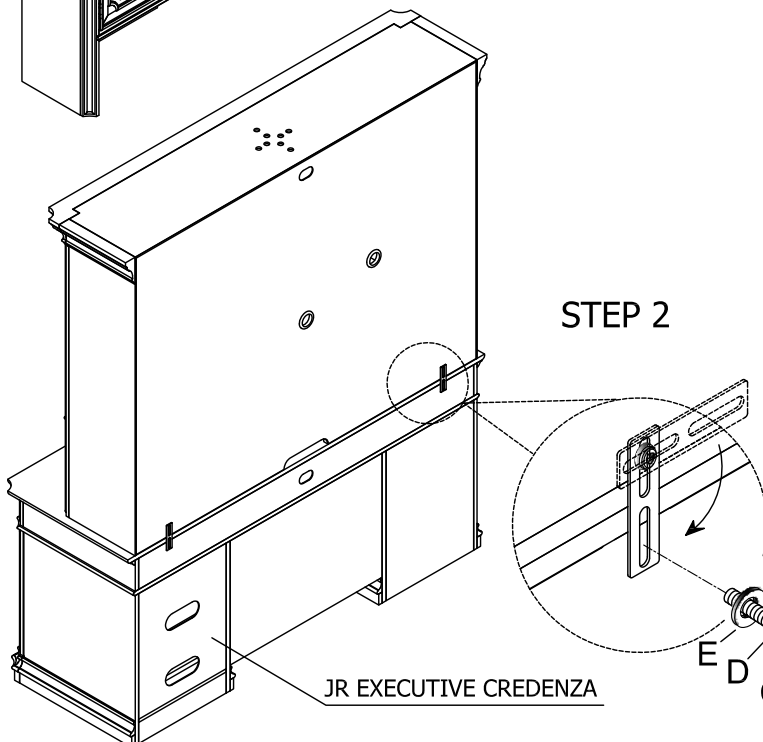

Liberty Furniture
INDUSTRIES, INC

LIBERTY FURNITURE

ASSEMBLY INSTRUCTION

ITEM #: 487-HO131 __ DESCRIPTION JR Executive Credenza Hutch __

Thank you for purchasing this quality product. Be sure to check all packing materials carefully for small parts which may have come loose inside the carton during shipment. Identify and count all parts and compare with the parts List Below.

PARTS LIST

NO.		DESCRIPTION	Q'TY
A		CREDENZA HUTCH	1pc
B		GLASS SHELF	1pc

HARDWARE LIST

NO.	SKETCH	DESCRIPTION	Q'TY
C		1/4"x20x3/4" BOLT	2pcs
D		1/4" SPRING WASHER	2pcs
E		1/4"x19mm FLAT WASHER	2pcs
F		4mm ALLEN KEY	1pc
G		FURNITURE TIPPING REISTRAINT	1pc