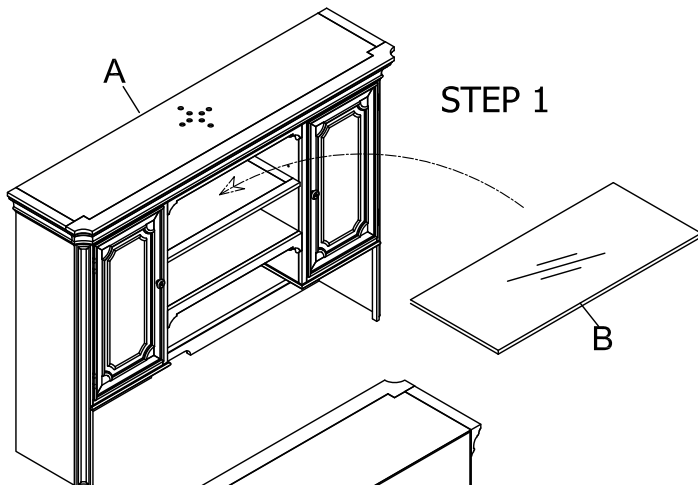

Liberty Furniture
INDUSTRIES, INC

LIBERTY FURNITURE

ASSEMBLY INSTRUCTION

ITEM #: 487-HO131 __ DESCRIPTION JR Executive Credenza Hutch __

Thank you for purchasing this quality product. Be sure to check all packing materials carefully for small parts which may have come loose inside the carton during shipment. Identify and count all parts and compare with the parts List Below.

PARTS LIST

NO.		DESCRIPTION	Q'TY
A		CREDENZA HUTCH	1pc
B		GLASS SHELF	1pc

HARDWARE LIST

NO.	SKETCH	DESCRIPTION	Q'TY
C		1/4"x20x3/4" BOLT	2pcs
D		1/4" SPRING WASHER	2pcs
E		1/4"x19mm FLAT WASHER	2pcs
F		4mm ALLEN KEY	1pc
G		FURNITURE TIPPING REISTRAINT	1pc