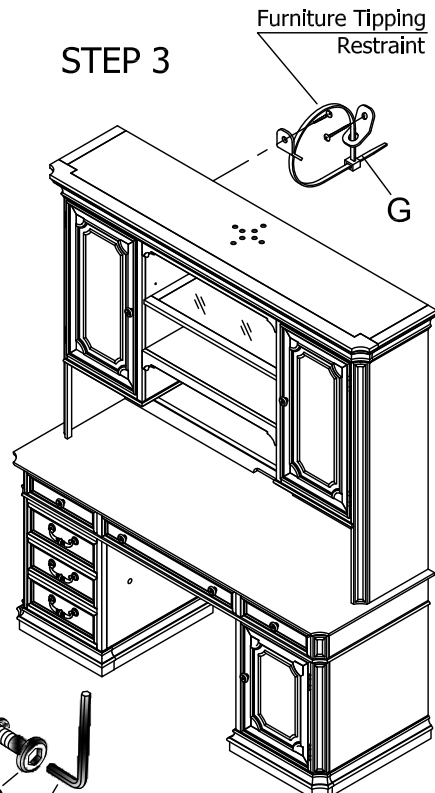

Liberty Furniture
INDUSTRIES, INC

LIBERTY FURNITURE

ASSEMBLY INSTRUCTION

ITEM #: 487-HO131 __ DESCRIPTION JR Executive Credenza Hutch __

Thank you for purchasing this quality product. Be sure to check all packing materials carefully for small parts which may have come loose inside the carton during shipment. Identify and count all parts and compare with the parts List Below.

PARTS LIST

NO.		DESCRIPTION	Q'TY
A		CREDENZA HUTCH	1pc
B		GLASS SHELF	1pc

HARDWARE LIST

NO.	SKETCH	DESCRIPTION	Q'TY
C		1/4"x20x3/4" BOLT	2pcs
D		1/4" SPRING WASHER	2pcs
E		1/4"x19mm FLAT WASHER	2pcs
F		4mm ALLEN KEY	1pc
G		FURNITURE TIPPING REISTRAINT	1pc