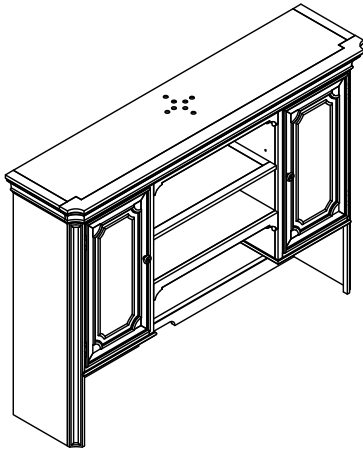

Liberty Furniture
INDUSTRIES, INC

LIBERTY FURNITURE

ASSEMBLY INSTRUCTION

ITEM #: 487-HO131 __ DESCRIPTION JR Executive Credenza Hutch __

Thank you for purchasing this quality product. Be sure to check all packing materials carefully for small parts which may have come loose inside the carton during shipment. Identify and count all parts and compare with the parts List Below.

PARTS LIST

NO.		DESCRIPTION	Q'TY
A		CREDENZA HUTCH	1pc
B		GLASS SHELF	1pc

HARDWARE LIST

NO.	SKETCH	DESCRIPTION	Q'TY
C		1/4"x20x3/4" BOLT	2pcs
D		1/4" SPRING WASHER	2pcs
E		1/4"x19mm FLAT WASHER	2pcs
F		4mm ALLEN KEY	1pc
G		FURNITURE TIPPING REISTRAINT	1pc