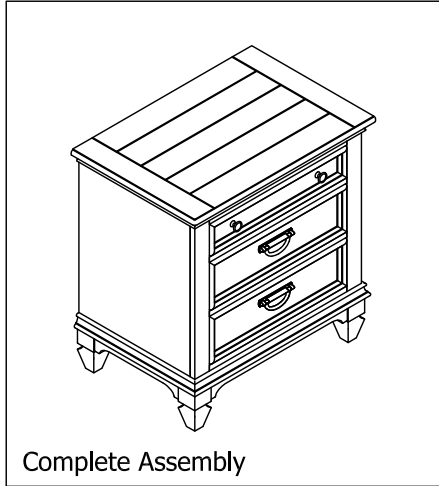

ITEM #: 417-BR61

DESCRIPTION: Nightstand

Thank you for purchasing this quality product. Be sure to check all packing materials carefully for small parts which may have come loose inside the carton during shipment. Identify and count all parts and compare with the parts List Below.

HOW TO REMOVE DRAWER

To remove drawer, simultaneously pull tab up on one side and push down on the other and remove drawer

Step 1

PARTS LIST

NO.	SKETCH	DESCRIPTION	Q'TY
A		Nightstand	1pc
B		Leg	4pcs

HARDWARE LIST