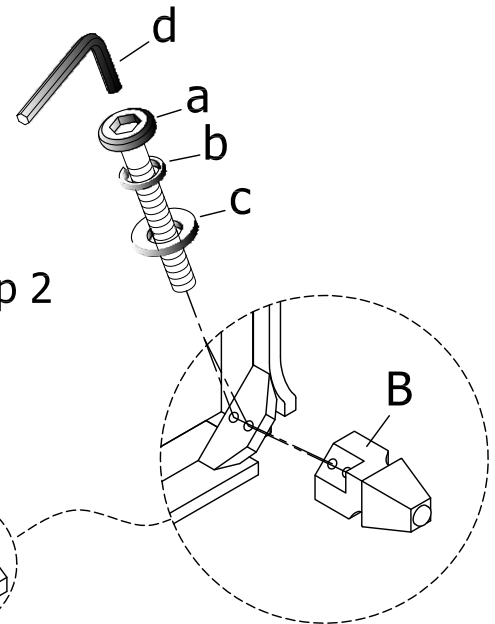

ITEM #: 417-BR61

DESCRIPTION: Nightstand

Thank you for purchasing this quality product. Be sure to check all packing materials carefully for small parts which may have come loose inside the carton during shipment. Identify and count all parts and compare with the parts List Below.

HOW TO REMOVE DRAWER

To remove drawer, simultaneously pull tab up on one side and push down on the other and remove drawer

Step 1

PARTS LIST

NO.	SKETCH	DESCRIPTION	Q'TY
A		Nightstand	1pc
B		Leg	4pcs

HARDWARE LIST

NO.	SKETCH	HARDWARE	Q'TY
a		5/16"x18x2-1/4"	8pcs
b		5/16"	8pcs
c		5/16"x19mm	8pcs
d		4mm	1pc

Step 2

CLEANING INSTRUCTION

Clean the Nightstand surface with a furniture polish and a soft cloth

MADE IN VIETNAM