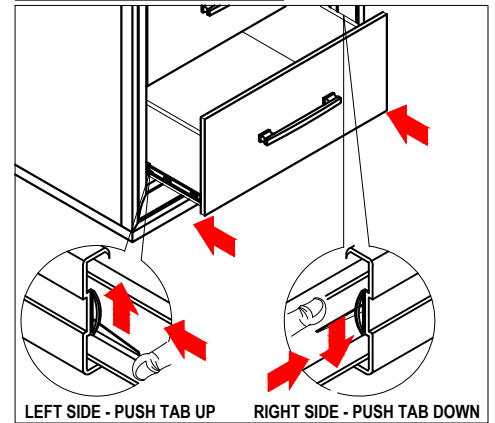

ITEM NO : 272 - BR41

DESCRIPTION : 5 DRAWER CHEST

Thank you for purchasing this quality product. Be sure to check all packing material carefully for small parts which may have come loose inside the carton during shipment. Identify and count all parts and compare with the parts list below :

PART LIST		
ITEM	DESCRIPTION	QTY
1	5 DRAWER CHEST 	1PC

2		
ASSEMBLY HARDWARE PACK		
ITEM	DESCRIPTION	QTY
A	TIPPING RESTRAINT 	1SET

TO REMOVE THE DRAWER

TO INSTALL THE DRAWER

WALL

Affix to wall
behind
Chest