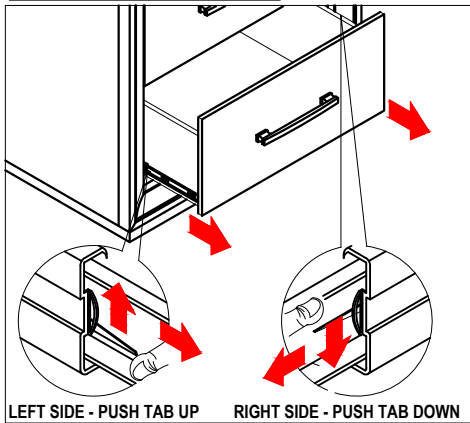

ITEM NO : 272 - BR41

DESCRIPTION : 5 DRAWER CHEST

Thank you for purchasing this quality product. Be sure to check all packing material carefully for small parts which may have come loose inside the carton during shipment. Identify and count all parts and compare with the parts list below :

PART LIST		
ITEM	DESCRIPTION	QTY
1	5 DRAWER CHEST 	1PC

2		
ASSEMBLY HARDWARE PACK		
ITEM	DESCRIPTION	QTY
A	TIPPING RESTRAINT 	1SET

TO REMOVE THE DRAWER

TO INSTALL THE DRAWER

WALL

Affix to wall
behind
Chest