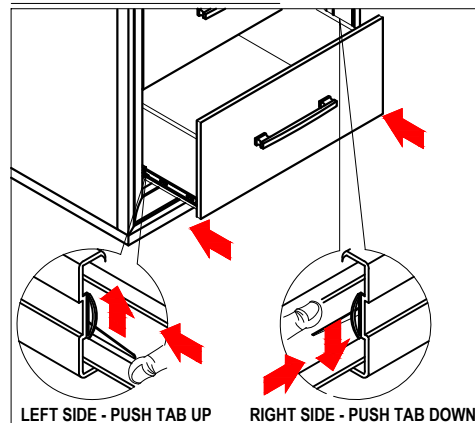

ITEM NO : 272 - BR61

**DESCRIPTION : 2 DRAWER NIGHT STAND
W/CHARGING STATION**

Thank you for purchasing this quality product. Be sure to check all packing material carefully for small parts which may have come loose inside the carton during shipment. Identify and count all parts and compare with the parts list below :

PART LIST		
ITEM	DESCRIPTION	QTY
1	2 DRAWER NIGHT STAND W/CHARGING STATION 	1PC

2		
ASSEMBLY HARDWARE PACK		
ITEM	DESCRIPTION	QTY
A	TIPPING RESTRAINT 	1SET

TO REMOVE THE DRAWER

TO INSTALL THE DRAWER

COMPLETE ASSEMBLE