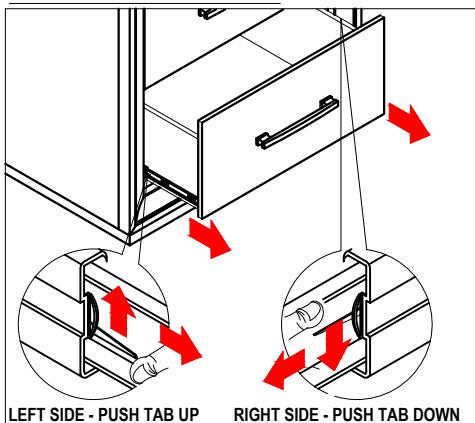

ITEM NO : 272 - BR61

**DESCRIPTION : 2 DRAWER NIGHT STAND
W/CHARGING STATION**

Thank you for purchasing this quality product. Be sure to check all packing material carefully for small parts which may have come loose inside the carton during shipment. Identify and count all parts and compare with the parts list below :

PART LIST		
ITEM	DESCRIPTION	QTY
1	2 DRAWER NIGHT STAND W/CHARGING STATION 	1PC

2		
ASSEMBLY HARDWARE PACK		
ITEM	DESCRIPTION	QTY
A	TIPPING RESTRAINT 	1SET

TO REMOVE THE DRAWER

TO INSTALL THE DRAWER

COMPLETE ASSEMBLE