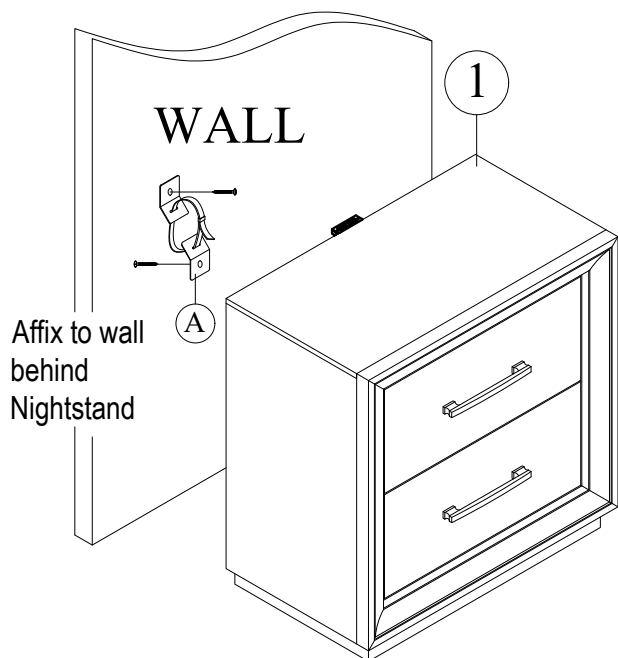

ITEM NO : 272 - BR61

**DESCRIPTION : 2 DRAWER NIGHT STAND
W/CHARGING STATION**

Thank you for purchasing this quality product. Be sure to check all packing material carefully for small parts which may have come loose inside the carton during shipment. Identify and count all parts and compare with the parts list below :

PART LIST		
ITEM	DESCRIPTION	QTY
1	2 DRAWER NIGHT STAND W/CHARGING STATION 	1PC

2		
ASSEMBLY HARDWARE PACK		
ITEM	DESCRIPTION	QTY
A	TIPPING RESTRAINT 	1SET

TO REMOVE THE DRAWER

TO INSTALL THE DRAWER

COMPLETE ASSEMBLE