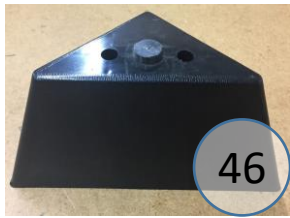

# 872-13-14-10

Call Out	Description
●	Blown Fiber
●	Cushion Chaise Pad - top Pad
●	Cushion Foam
●	KD Component
●	Cover

For more RPs' information, please see the following page.

**872 SECTIONAL  
DIMENSIONS  
2 PIECE  
CONFIGURATION**