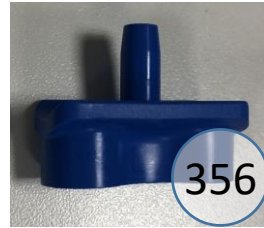

# 872-13-14-10

Call Out	Description
●	Blown Fiber
●	Cushion Chaise Pad - top Pad
●	Cushion Foam
●	KD Component
●	Cover

For more RPs' information, please see the following page.

**872 SECTIONAL  
DIMENSIONS  
2 PIECE  
CONFIGURATION**