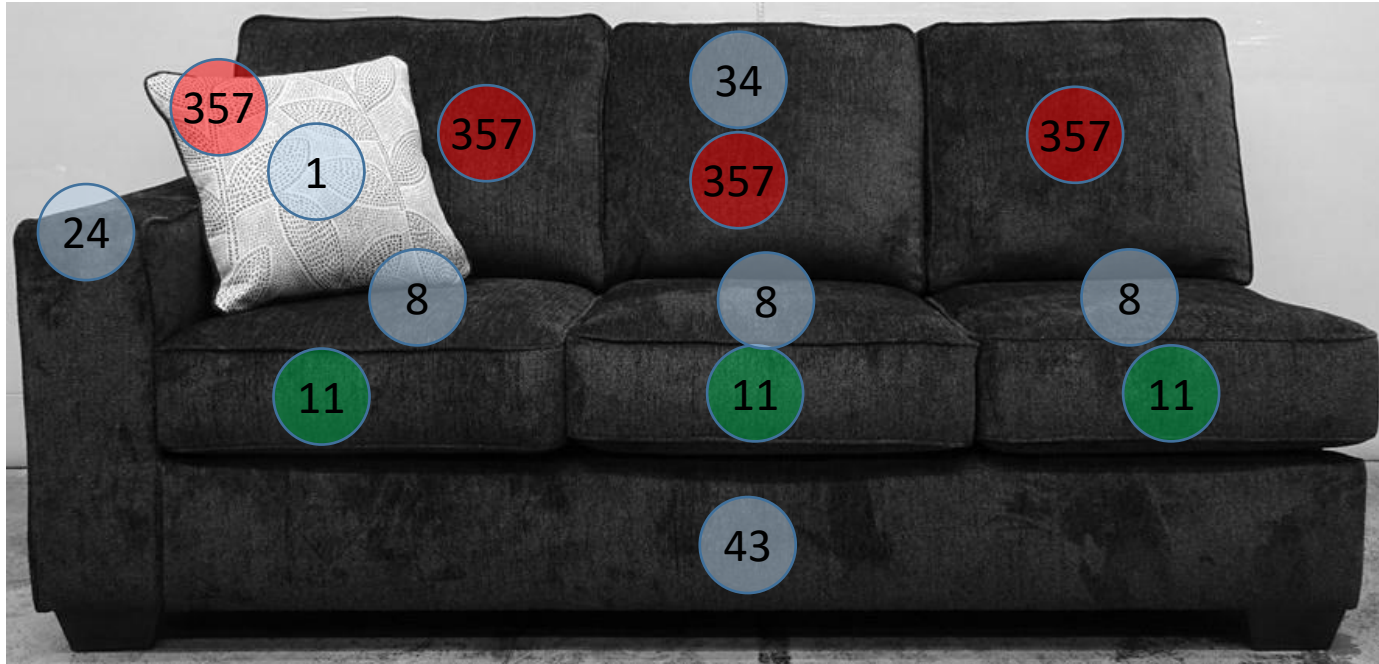

# 872-13-14-10

Call Out	Description
●	Blown Fiber
●	Cushion Chaise Pad - top Pad
●	Cushion Foam
●	KD Component
●	Cover

For more RPs' information, please see the following page.

**872 SECTIONAL  
DIMENSIONS  
2 PIECE  
CONFIGURATION**