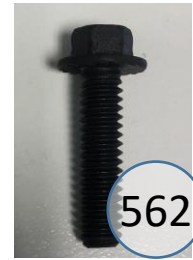

8390570

Call Out	Description
●	Blown Fiber
●	Cushion Chaise Pad - top Pad
●	Cushion Foam
●	KD Component
●	Cover

Signature
DESIGN
BY **ASHLEY**®

46

361

499

400

227

562

472

355

Signature
DESIGN
BY **ASHLEY**®

**839 SECTIONAL
DIMENSIONS
2 PIECE
CONFIGURATION**

**839 SECTIONAL
DIMENSIONS
2 PIECE
CONFIGURATION**