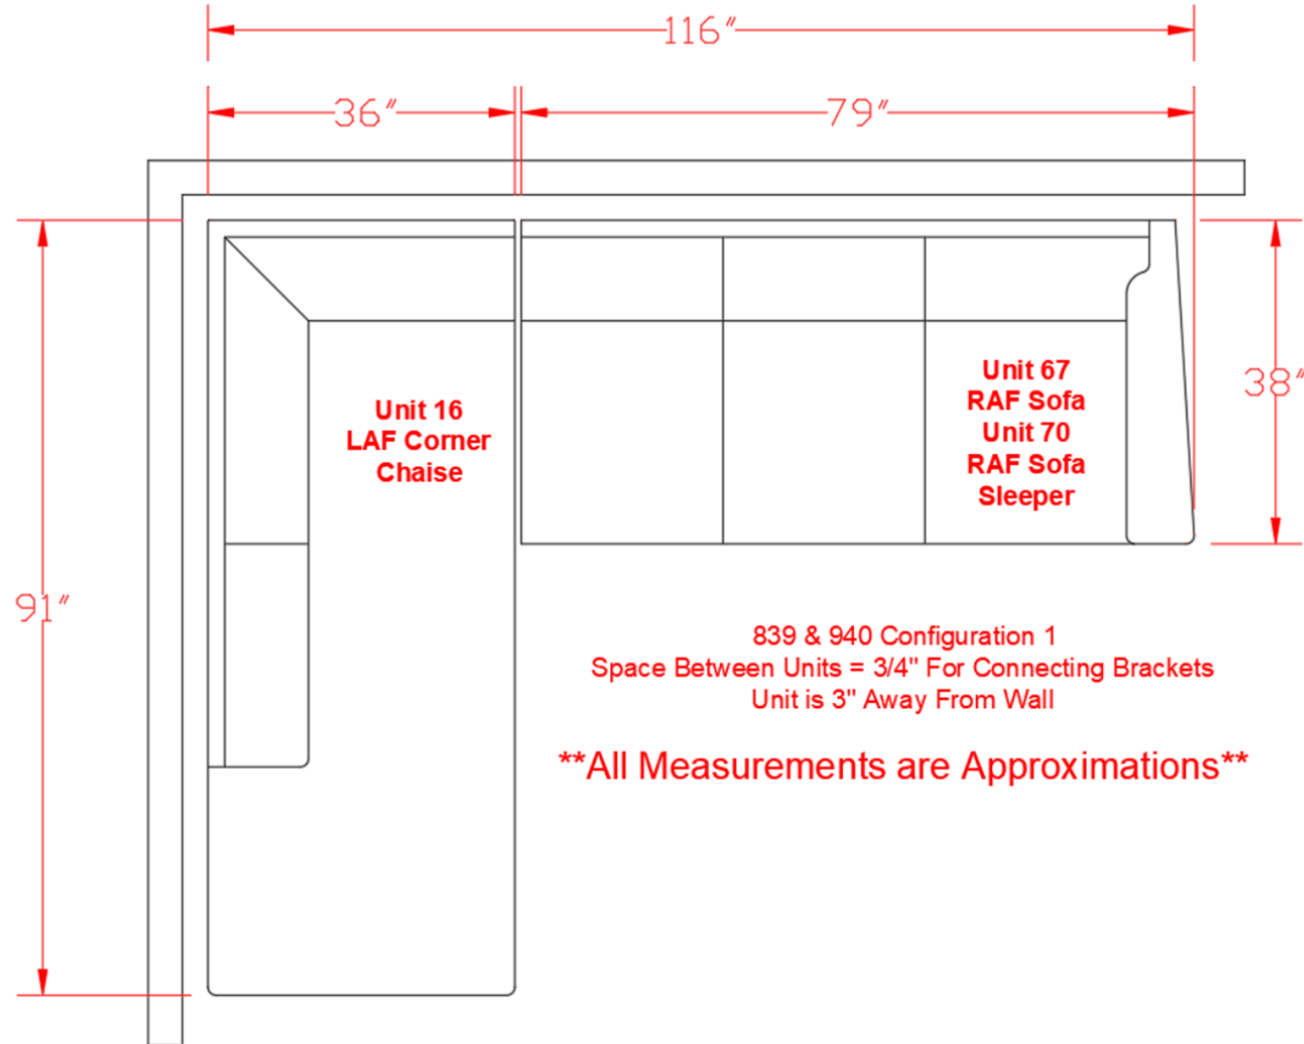

562

472

355

Signature
DESIGN
BY **ASHLEY**®

**839 SECTIONAL
DIMENSIONS
2 PIECE
CONFIGURATION**

**839 SECTIONAL
DIMENSIONS
2 PIECE
CONFIGURATION**