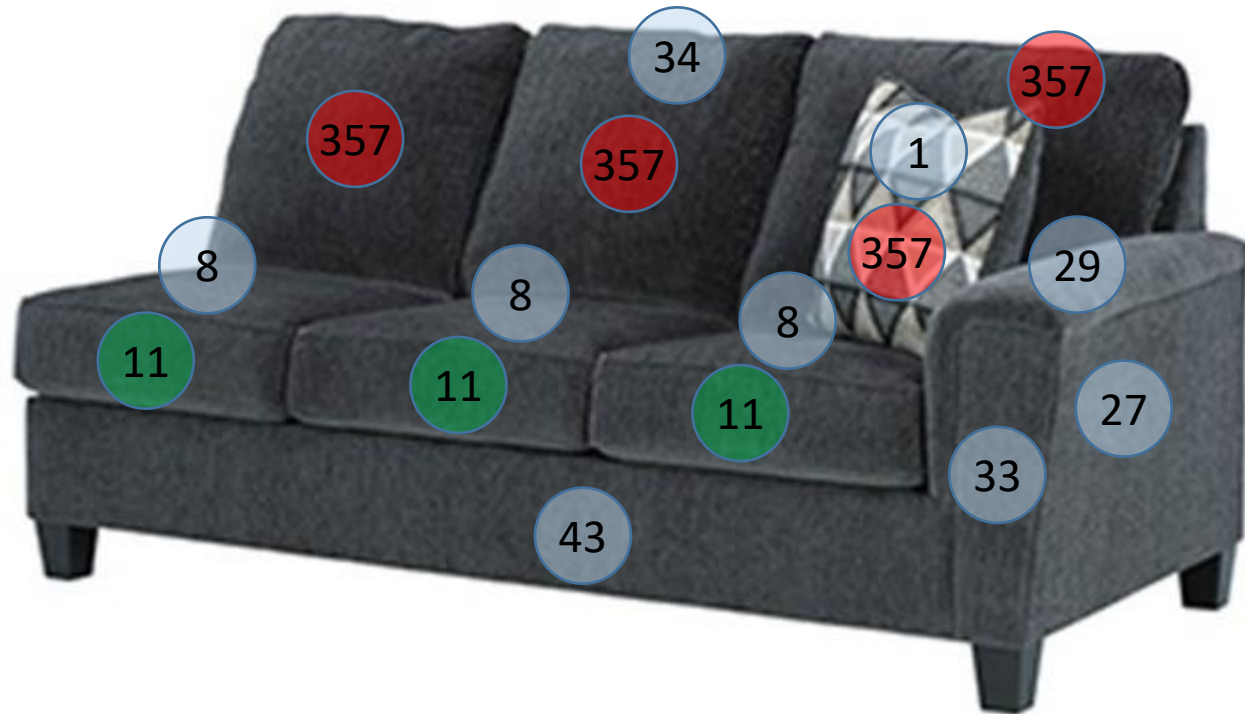

8390570

Call Out	Description
●	Blown Fiber
●	Cushion Chaise Pad - top Pad
●	Cushion Foam
●	KD Component
●	Cover

Signature
DESIGN
BY **ASHLEY**®

46

361

499

400

227

562

472

355

Signature
DESIGN
BY **ASHLEY**®

**839 SECTIONAL
DIMENSIONS
2 PIECE
CONFIGURATION**

**839 SECTIONAL
DIMENSIONS
2 PIECE
CONFIGURATION**