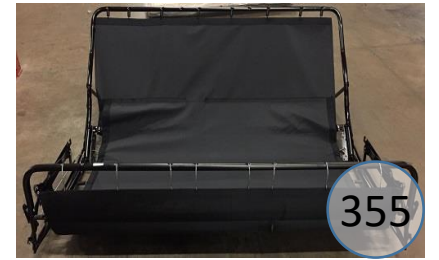

8390539

Call Out	Description
● (Red)	Blown Fiber
● (Yellow)	Cushion Chaise Pad - top Pad
● (Green)	Cushion Foam
● (Orange)	KD Component
● (Blue)	Cover

*Signature*  
DESIGN  
BY **ASHLEY**®

46

361

432

562

472