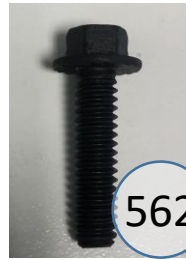

8390539

Call Out	Description
● (Red)	Blown Fiber
● (Yellow)	Cushion Chaise Pad - top Pad
● (Green)	Cushion Foam
● (Orange)	KD Component
● (Blue)	Cover

*Signature*  
DESIGN  
BY **ASHLEY**®

46

361

432

562

472