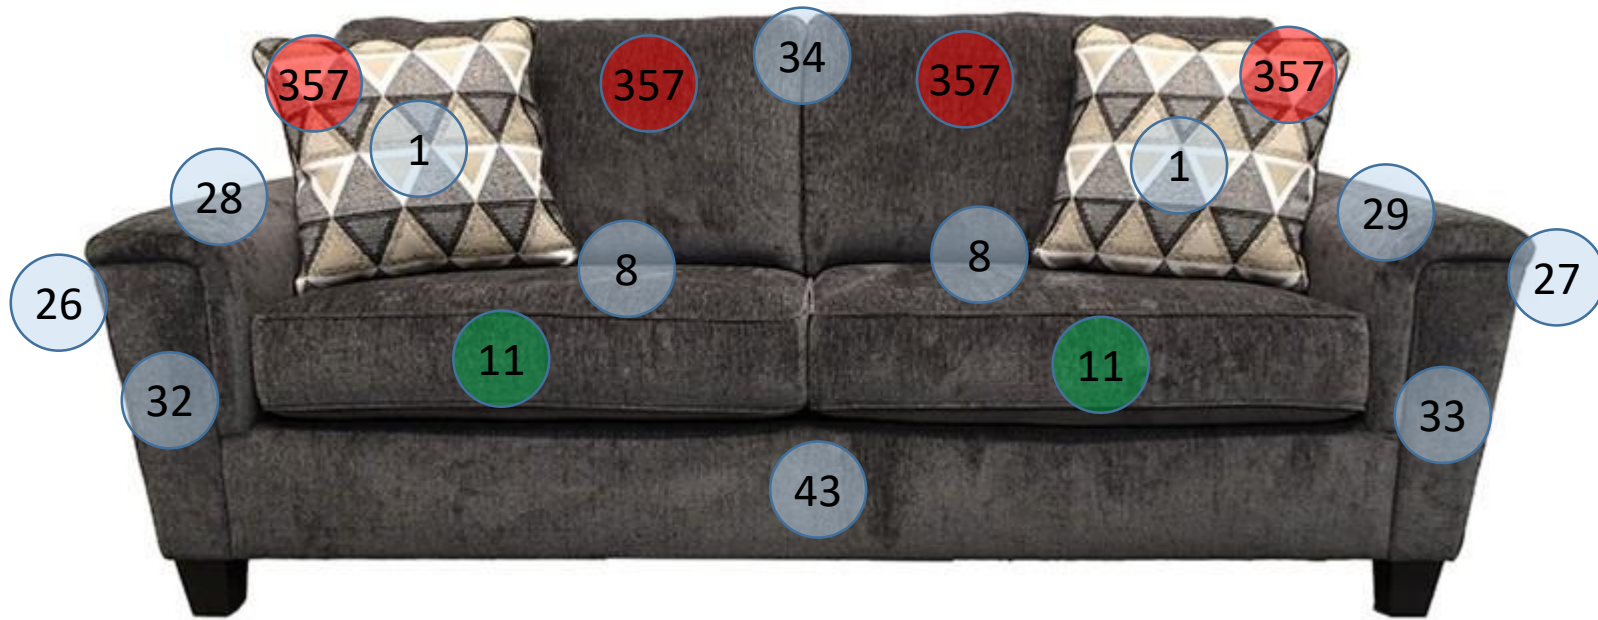

8390539

Call Out	Description
● (Red)	Blown Fiber
● (Yellow)	Cushion Chaise Pad - top Pad
● (Green)	Cushion Foam
● (Orange)	KD Component
● (Blue)	Cover

*Signature*  
DESIGN  
BY **ASHLEY**®

46

361

432

562

472

355

356

*Signature*  
DESIGN  
BY **ASHLEY**®