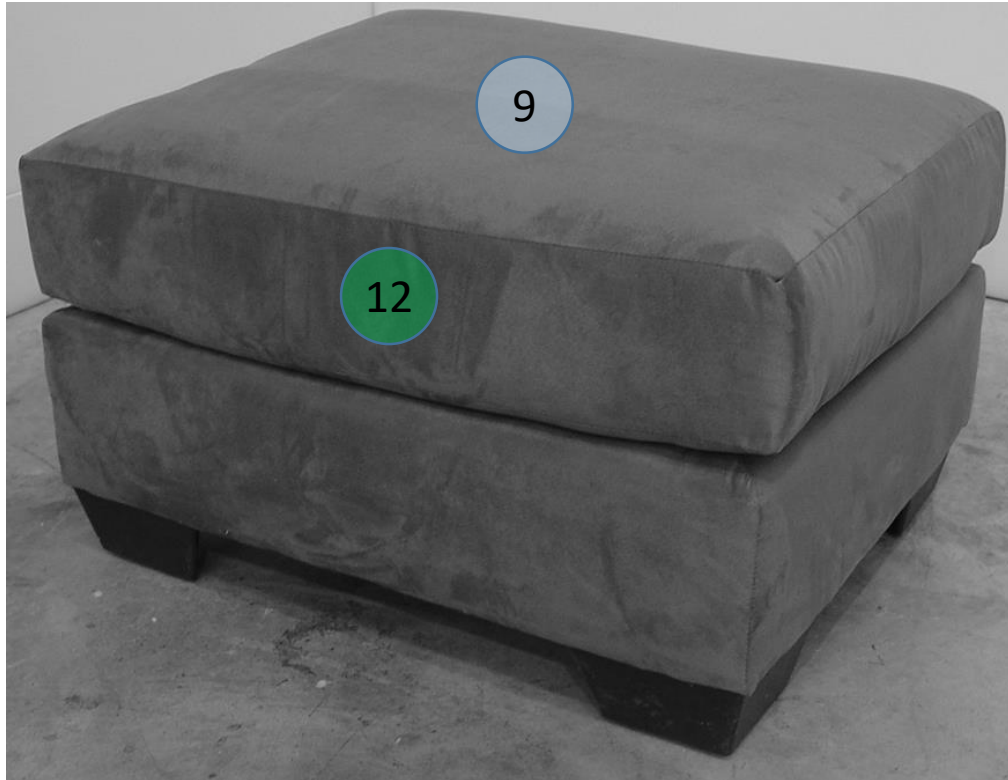

750-00-01-02-04-05-06-07-08-14

Call Out	Description
●	Blown Fiber
●	Cushion Chaise Pad - top Pad
●	Cushion Foam
●	KD Component
●	Cover

For more RPs' information, please see the following page.