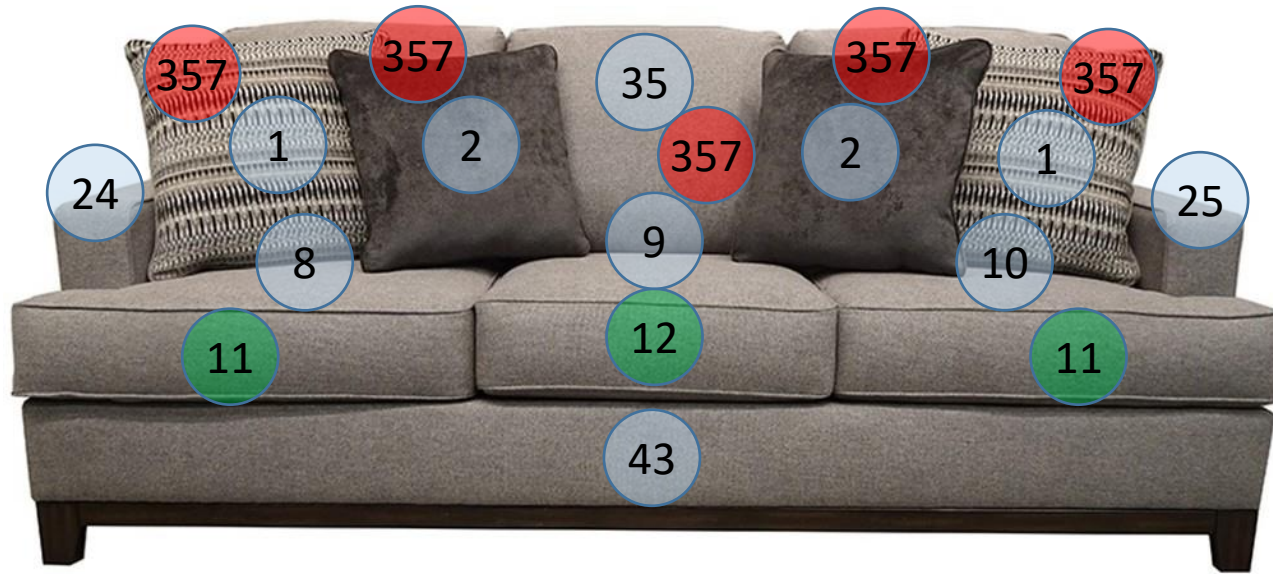

5630338

Call Out	Description
● (Red)	Blown Fiber
● (Yellow)	Cushion Chaise Pad - top Pad
● (Green)	Cushion Foam
● (Yellow)	KD Component
● (Blue)	Cover

POLY COLOR MAY VARY

Signature
DESIGN
BY **ASHLEY**®

Signature
DESIGN
BY **ASHLEY**®