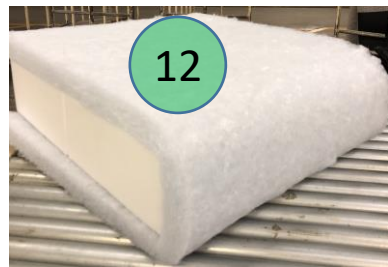

5630338

Call Out	Description
● (Red)	Blown Fiber
● (Yellow)	Cushion Chaise Pad - top Pad
● (Green)	Cushion Foam
● (Yellow)	KD Component
● (Blue)	Cover

POLY COLOR MAY VARY

Signature
DESIGN
BY **ASHLEY**®

Signature
DESIGN
BY **ASHLEY**®