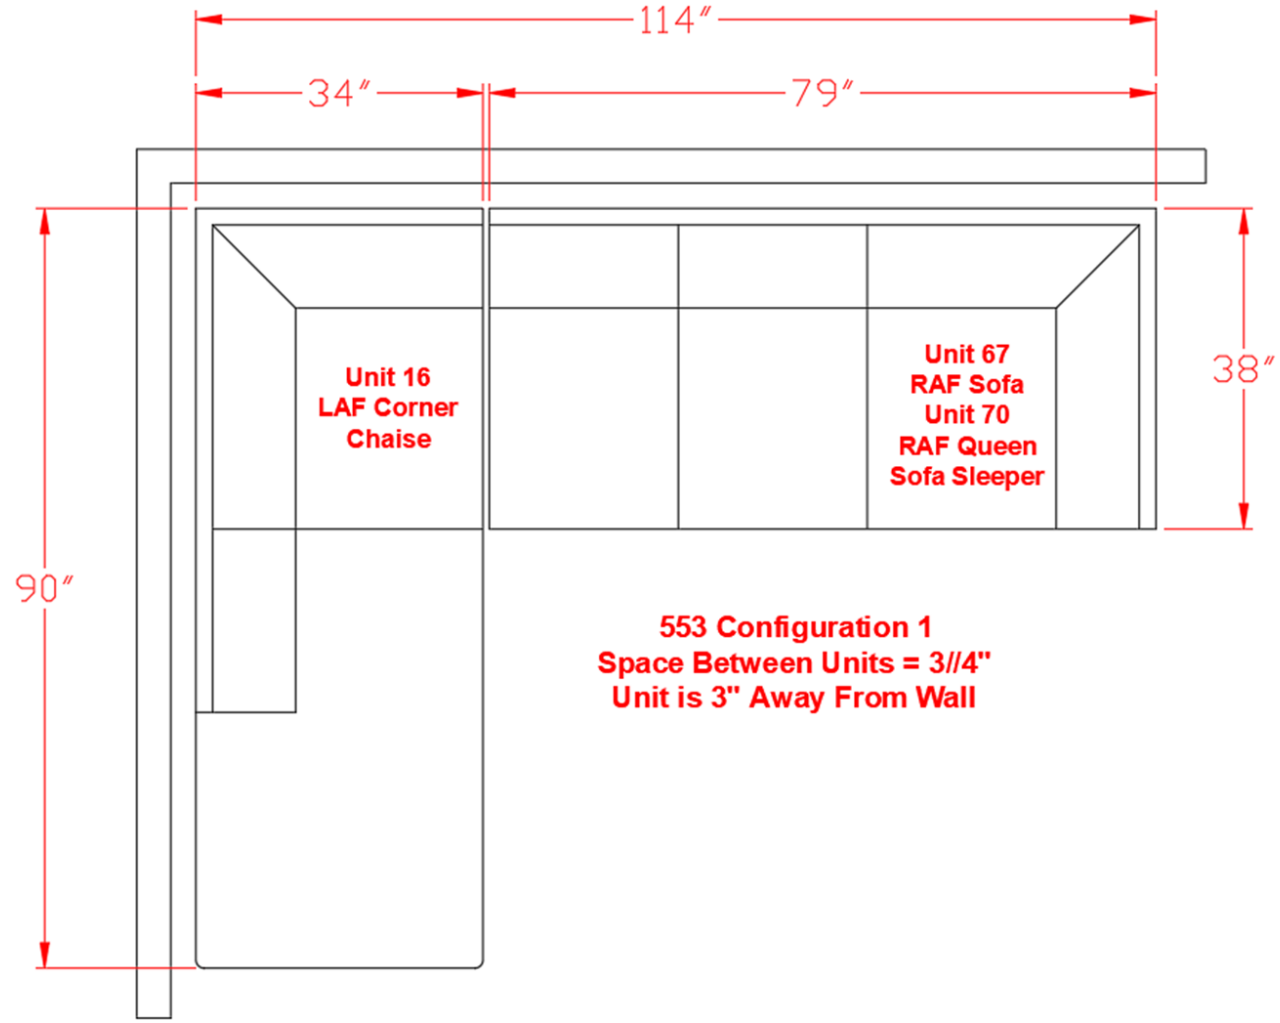

5530517

Call Out	Description
● (Red)	Blown Fiber
● (Yellow)	Cushion Chaise Pad - top Pad
● (Green)	Cushion Foam
● (Yellow)	KD Component
● (Light Blue)	Cover

Signature
DESIGN
BY **ASHLEY**®

499

400

361

46

Signature
DESIGN
BY **ASHLEY**®

**553 SECTIONAL
DIMENSIONS
2 PIECE
CONFIGURATION**

**553 SECTIONAL
DIMENSIONS
2 PIECE
CONFIGURATION**