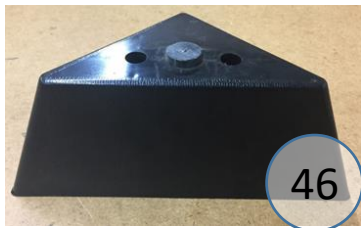

5530517

Call Out	Description
● (Red)	Blown Fiber
● (Yellow)	Cushion Chaise Pad - top Pad
● (Green)	Cushion Foam
● (Yellow)	KD Component
● (Light Blue)	Cover

Signature
DESIGN
BY **ASHLEY**®

499

400

361

46

Signature
DESIGN
BY **ASHLEY**®

**553 SECTIONAL
DIMENSIONS
2 PIECE
CONFIGURATION**

**553 SECTIONAL
DIMENSIONS
2 PIECE
CONFIGURATION**