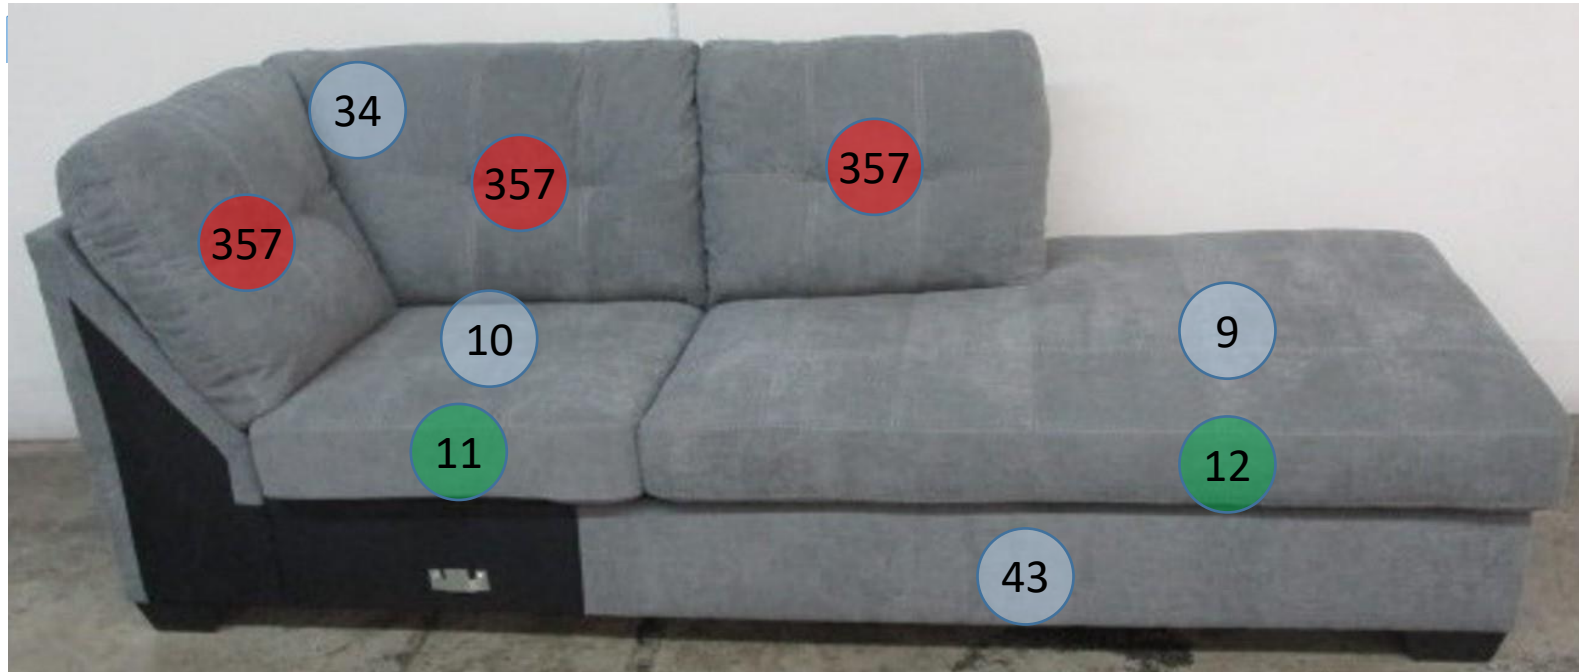

5530517

Call Out	Description
● (Red)	Blown Fiber
● (Yellow)	Cushion Chaise Pad - top Pad
● (Green)	Cushion Foam
● (Yellow)	KD Component
● (Light Blue)	Cover

Signature
DESIGN
BY **ASHLEY**®

499

400

361

46

Signature
DESIGN
BY **ASHLEY**®

**553 SECTIONAL
DIMENSIONS
2 PIECE
CONFIGURATION**

**553 SECTIONAL
DIMENSIONS
2 PIECE
CONFIGURATION**