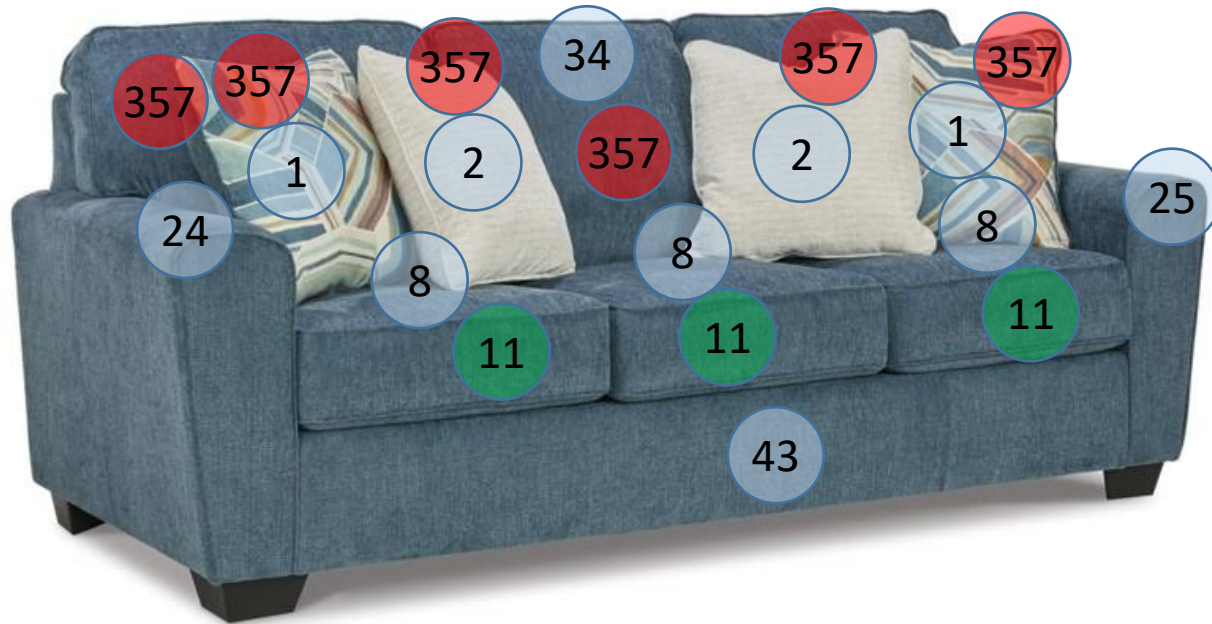

4060539

Call Out	Description
●	Blown Fiber
●	Cushion Chaise Pad - top Pad
●	Cushion Foam
●	KD Component
●	Cover

*Signature*  
DESIGN  
BY **ASHLEY**®

361

46

227

562

356

472

355

*Signature*  
DESIGN  
BY **ASHLEY**®