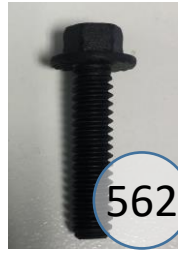

4060539

Call Out	Description
●	Blown Fiber
●	Cushion Chaise Pad - top Pad
●	Cushion Foam
●	KD Component
●	Cover

*Signature*  
DESIGN  
BY **ASHLEY**®

361

46

227

562

356