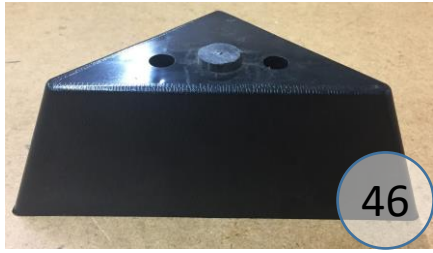

4060539

Call Out	Description
●	Blown Fiber
●	Cushion Chaise Pad - top Pad
●	Cushion Foam
●	KD Component
●	Cover

*Signature*  
DESIGN  
BY **ASHLEY**®

361

46

227

562

356