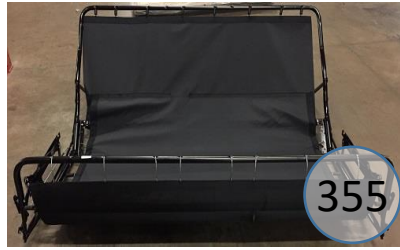

355

Signature
DESIGN
BY **ASHLEY**®