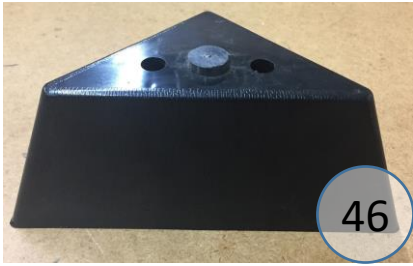

3970208

Call Out	Description
●	Blown Fiber
●	Cushion Chaise Pad - top Pad
●	Cushion Foam
●	KD Component
●	Cover

Signature
DESIGN
BY **ASHLEY**®

Signature
DESIGN
BY **ASHLEY**®