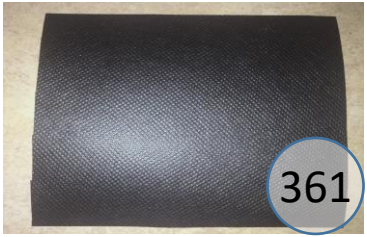

3100538

Call Out	Description
● (Red)	Blown Fiber
● (Yellow)	Cushion Chaise Pad - top Pad
● (Green)	Cushion Foam
● (Yellow)	KD Component
● (Blue)	Cover

Signature
DESIGN
BY **ASHLEY**®

Signature
DESIGN
BY **ASHLEY**®