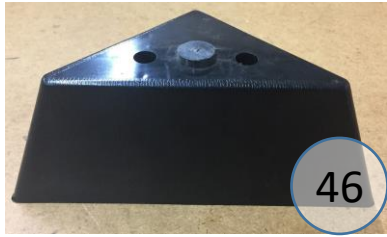

3100538

Call Out	Description
● (Red)	Blown Fiber
● (Yellow)	Cushion Chaise Pad - top Pad
● (Green)	Cushion Foam
● (Yellow)	KD Component
● (Blue)	Cover

Signature
DESIGN
BY **ASHLEY**®

Signature
DESIGN
BY **ASHLEY**®