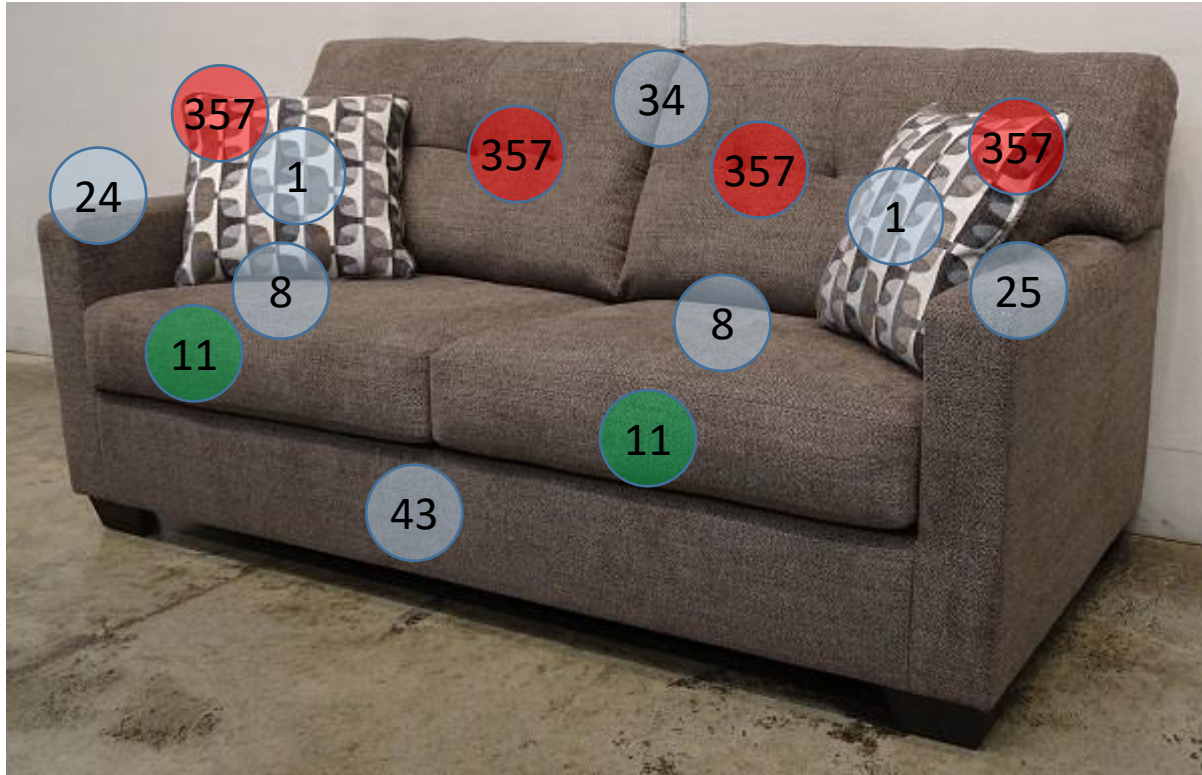

3100538

Call Out	Description
● (Red)	Blown Fiber
● (Yellow)	Cushion Chaise Pad - top Pad
● (Green)	Cushion Foam
● (Yellow)	KD Component
● (Blue)	Cover

Signature
DESIGN
BY **ASHLEY**®

Signature
DESIGN
BY **ASHLEY**®