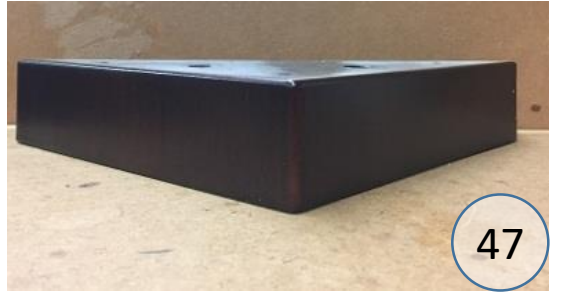

1870435

Call Out	Description
● (Red)	Blown Fiber
● (Yellow)	Cushion Chaise Pad - top Pad
● (Green)	Cushion Foam
● (Yellow)	KD Component
● (Blue)	Cover

Signature
DESIGN
BY **ASHLEY**®

40

433

384

363

47