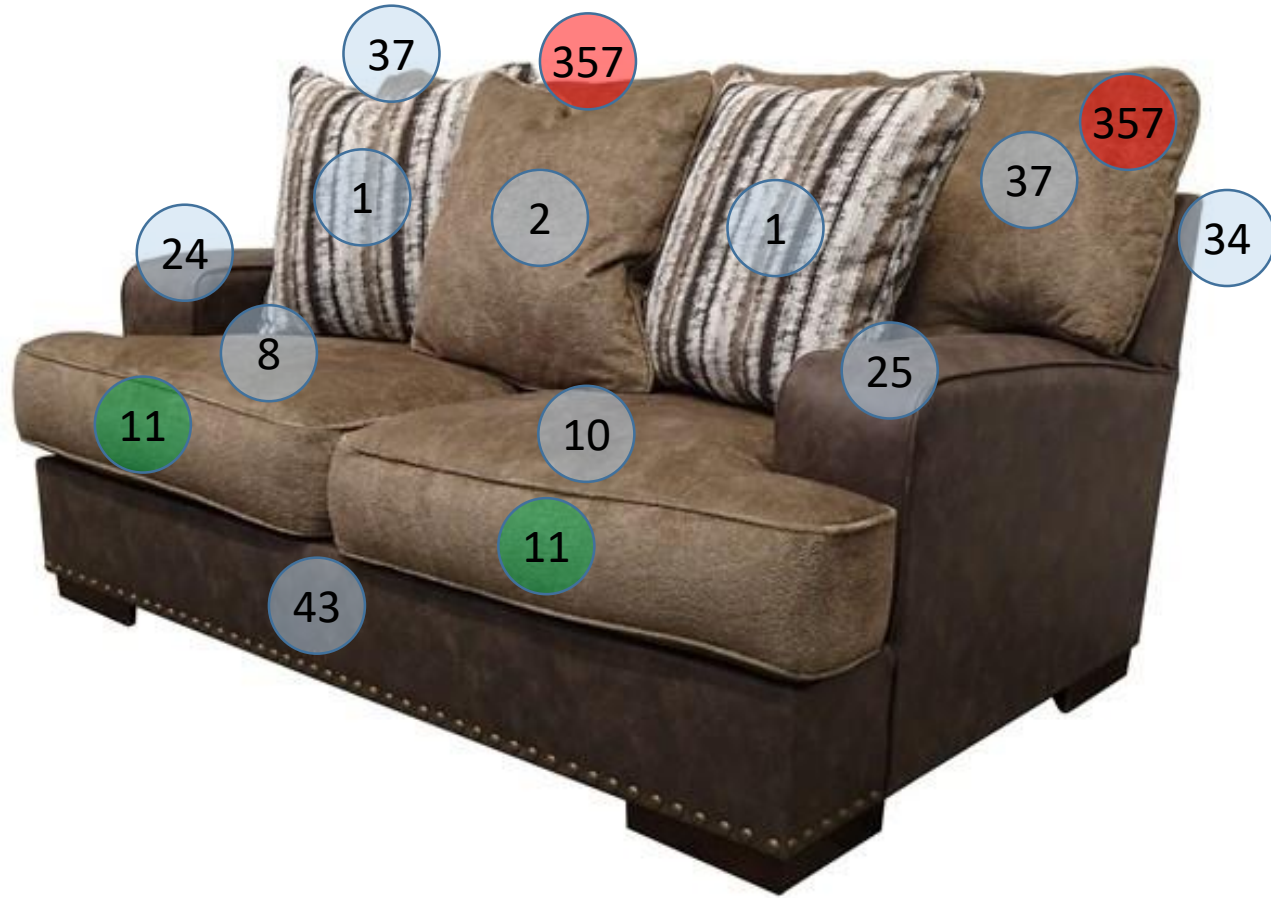

1870435

Call Out	Description
● (Red)	Blown Fiber
● (Yellow)	Cushion Chaise Pad - top Pad
● (Green)	Cushion Foam
● (Yellow)	KD Component
● (Blue)	Cover

Signature
DESIGN
BY **ASHLEY**®

40

433

384

363

47

170

Signature
DESIGN
BY **ASHLEY**®