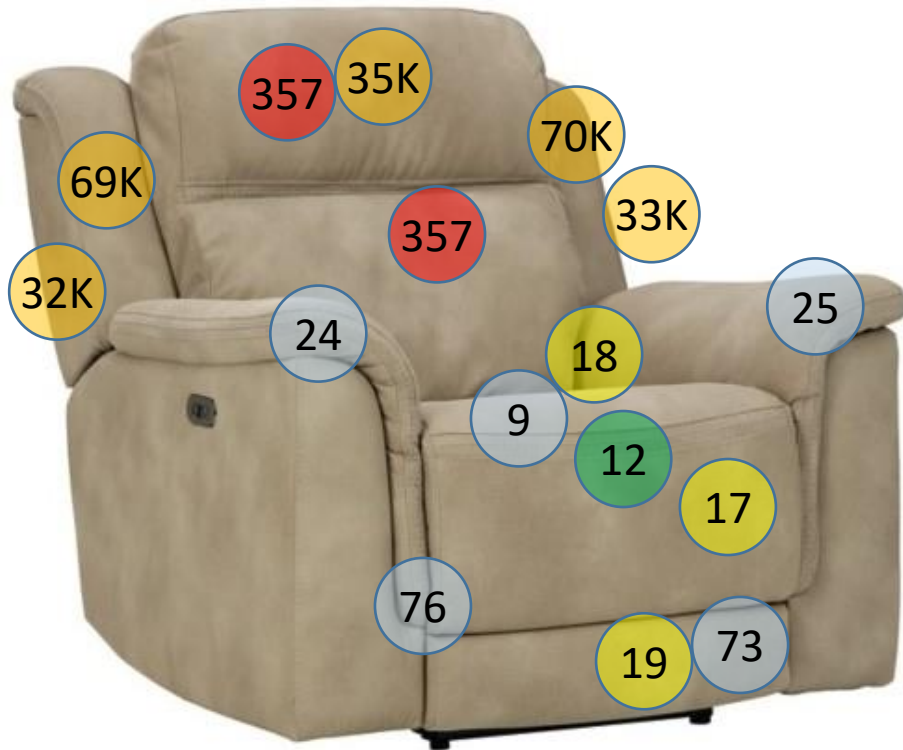

5930213

Call Out	Description
● (Red)	Blown Fiber
● (Yellow)	Cushion Chaise Pad - top Pad
● (Green)	Cushion Foam
● (Yellow)	KD Component
● (Blue)	Cover

Signature
DESIGN
BY **ASHLEY**®