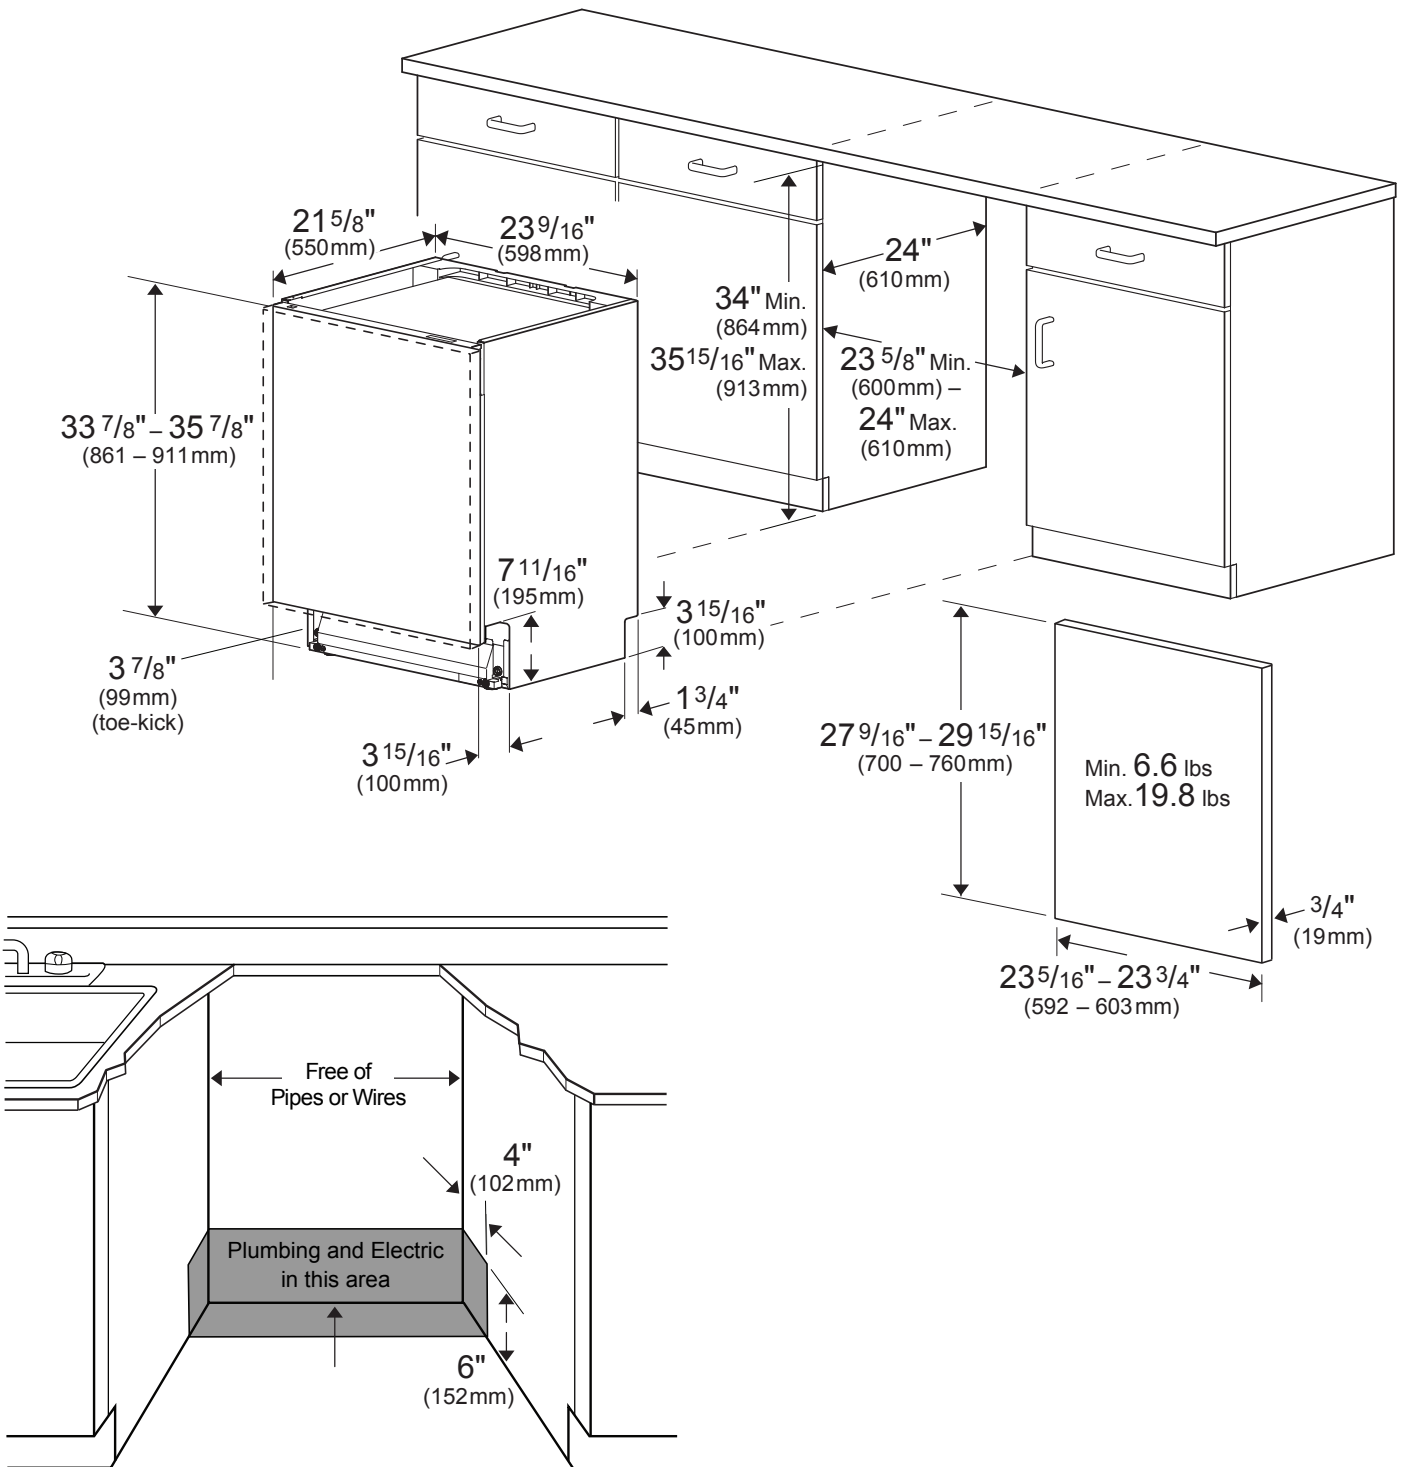

DIT25401

Top Control, Panel Ready Dishwasher, 5 Programs, 48 dBA

NOTE TO THE INSTALLER: All height, width, and depth dimensions are shown in inches (as well as metric). Beko U.S., Inc. reserves the absolute and unrestricted right to change product materials and specifications, at any time, without notice. Please visit our website, www.BekoAppliances.com, or call 888.352.2356 to verify the latest specifications with final dimensional data and other details prior to installation and making a cutout. Applicable product limited warranty information may be found in accompanying product materials, or you may contact your account manager for further details. Proper installation is the responsibility of the installer. Product failure due to improper installation is not covered under the Limited Warranty.