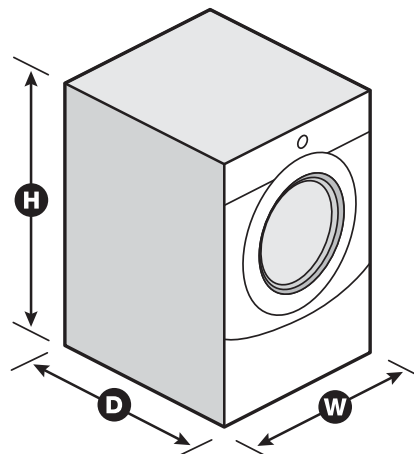

Dryer Option Selections
Control Lock
Cycle Signal
Wrinkle Prevent

Dimensions

Product Dimensions (H x W x D) 38-1/8" x 27" x 30-11/16"

Depth with Door Open 90° 50-11/16"

Maximum Vent Length 64'

Venting Direction Left, Right, Bottom, Rear

Ventless No

Reference Material

[Install Guide](#)

[Use & Care Guide](#)

[Warranty](#)

Key Features & Benefits

Extra Power Button

The Extra Power button boosts drying power on any cycle by extending time, heat and tumbling. One push helps prevent underdrying by getting thick fabrics, pockets and seams drier the first time.*

Advanced Moisture Sensing

Advanced Moisture Sensing monitors inside moisture and air temperatures to help evenly dry loads.

Quick Dry Cycle

Dry a small load fast with the Quick Dry cycle, which pairs nicely with the Quick Wash cycle on select Maytag® washers to get clothes ready in no time.