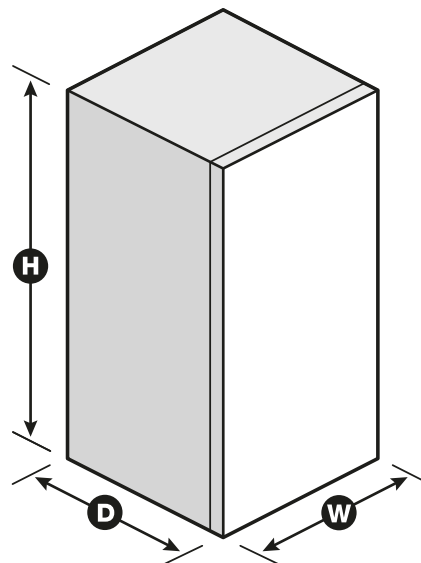

Factory Installed Drain Pump

NOTE: Dimensions are for planning purposes only. For complete details, see Installation Instructions packed with product. Specifications subject to change without notice.

®/™ © 2020. All rights reserved. Printed in the U.S.A. D200052XXC. KUID508HSPECSHEETV01.