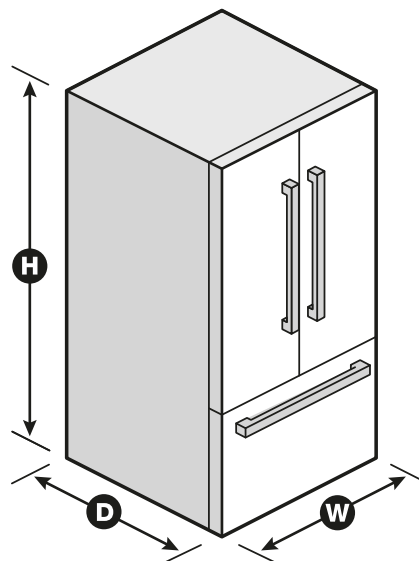

NOTE: Dimensions are for planning purposes only. For complete details, see Installation Instructions packed with product. Specifications subject to change without notice.

®/™ © 2020. All rights reserved. Printed in the U.S.A. D200052XXC. KRFF302ESPECSHEETV01.