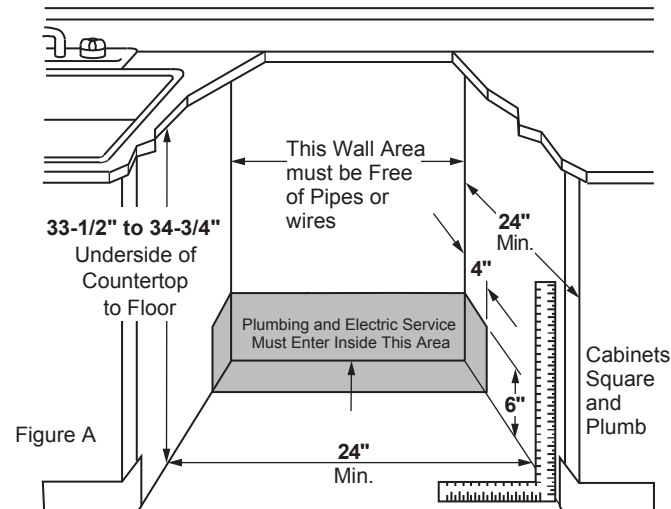

GDT665SBN/SFN/SGN/SMN/SSN

GE® Stainless Steel Interior Dishwasher with Hidden Controls

DIMENSIONS AND INSTALLATION INFORMATION (IN INCHES)

ELECTRICAL RATING

Voltage AC.....	120
Hertz.....	60
Total connected load amperage.....	6.6
Calrod® heater watts max.....	800/500

For use on adequately wired 120-volt, 15-amp circuit having 2-wire service with a separate ground wire. This appliance must be grounded for safe operation.

INSTALLATION INFORMATION: Before installing, consult installation instructions packed with product for current dimensional data.