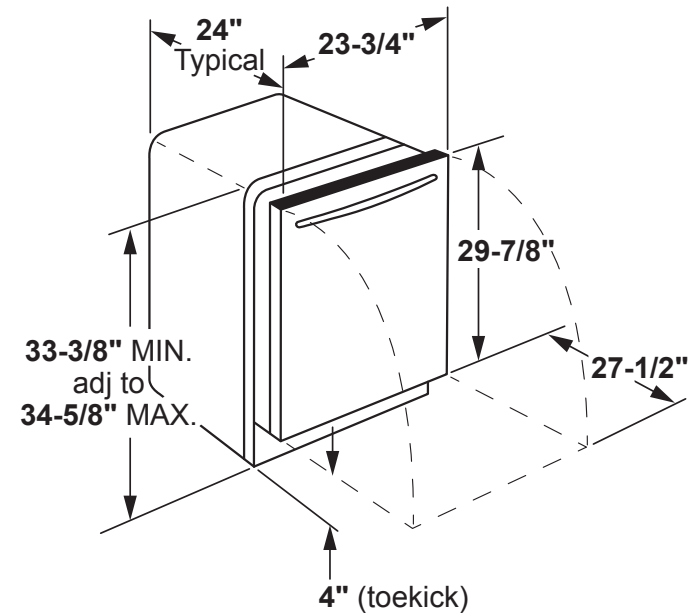

GDT665SBN/SFN/SGN/SMN/SSN

GE® Stainless Steel Interior Dishwasher with Hidden Controls

DIMENSIONS AND INSTALLATION INFORMATION (IN INCHES)

ELECTRICAL RATING

Voltage AC.....	120
Hertz.....	60
Total connected load amperage.....	6.6
Calrod® heater watts max.....	800/500

For use on adequately wired 120-volt, 15-amp circuit having 2-wire service with a separate ground wire. This appliance must be grounded for safe operation.

INSTALLATION INFORMATION: Before installing, consult installation instructions packed with product for current dimensional data.