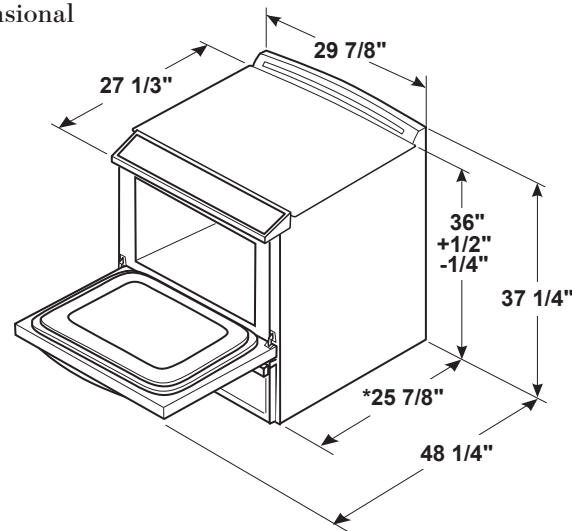

JS760BL/DL/EL/SL/FL

GE® 30" Slide-In Electric Convection Range

DIMENSIONS AND INSTALLATION INFORMATION (IN INCHES)

RECEPTACLE LOCATIONS: Locally approved flexible service cord or conduit must be used because terminals are not accessible after range installation. See shaded area in drawing for location of electrical outlet box. Recommended outlet locations allow range to be installed directly against rear wall.

NOTE: This appliance has been approved for 0" spacing to adjacent surfaces above the cooktop. However, a 6" minimum spacing to surfaces less than 15" above the cooktop and adjacent cabinet is recommended to reduce exposure to steam, grease splatter and heat.

INSTALLATION INFORMATION: Before installing, consult installation instructions for current dimensional data and additional requirements

KW RATING	
240V	13.6
208V	10.2
BREAKER SIZE	
240V	40 Amps†
208V	40 Amps†

†NOTE: Check local codes for required breaker size.

*Depth including door handle is approximately 28 1/4".