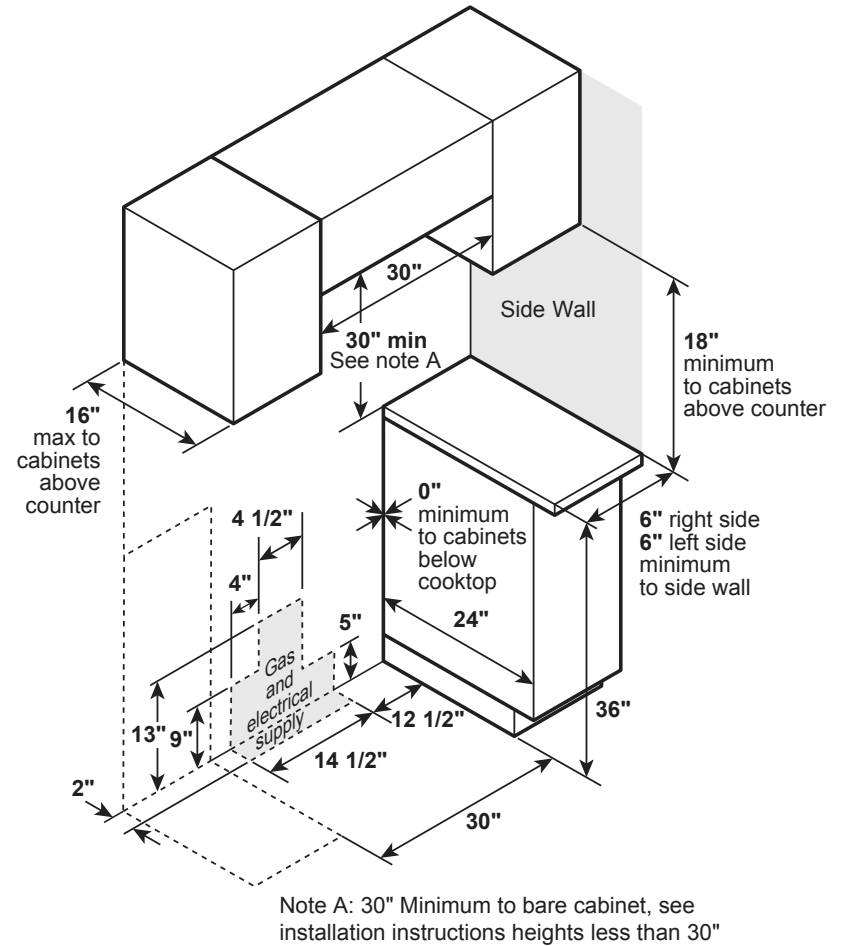

GAS PIPE AND ELECTRICAL OUTLET LOCATIONS

For answers to your Monogram, GE Café™ Series, GE Profile™ Series or GE Appliances product questions, visit our website at geappliances.com or call GE Answer Center® Service, 800.626.2000.