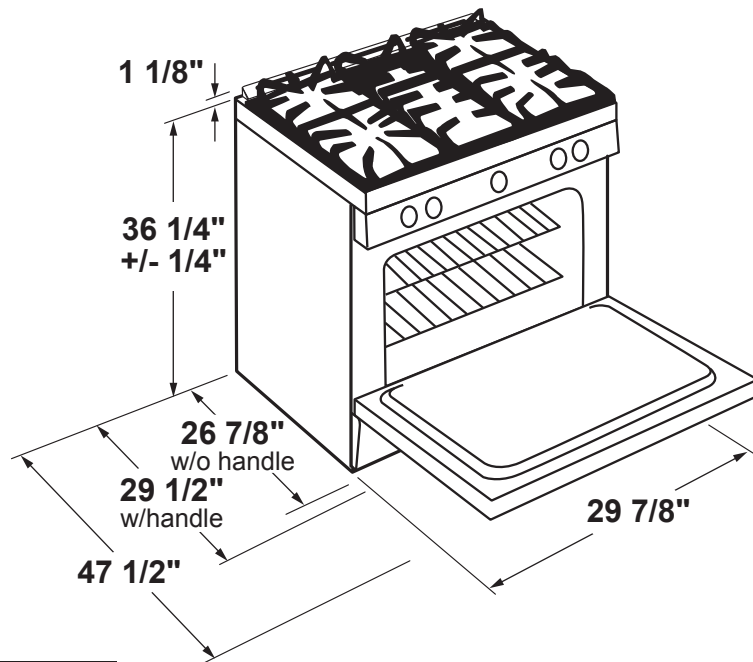

JGS760BEL/DEL/EEL/SEL

GE® 30" Slide-In Front Control Convection Gas Range

DIMENSIONS AND INSTALLATION INFORMATION (IN INCHES)

NOTE: Door handle protrudes 3" from door face.
Cabinets and drawers on adjacent 45° and 90° walls should be placed to avoid interference with the handle.

NOTE: Cabinets installed adjacent to slide-in ranges must have an adhesion spec of at least 194° temperature rating.

INSTALLATION INFORMATION: Before installing, consult installation instructions packed with product for current dimensional data.

For all installations, install the required rear trim to back of range with 4 screws provided.