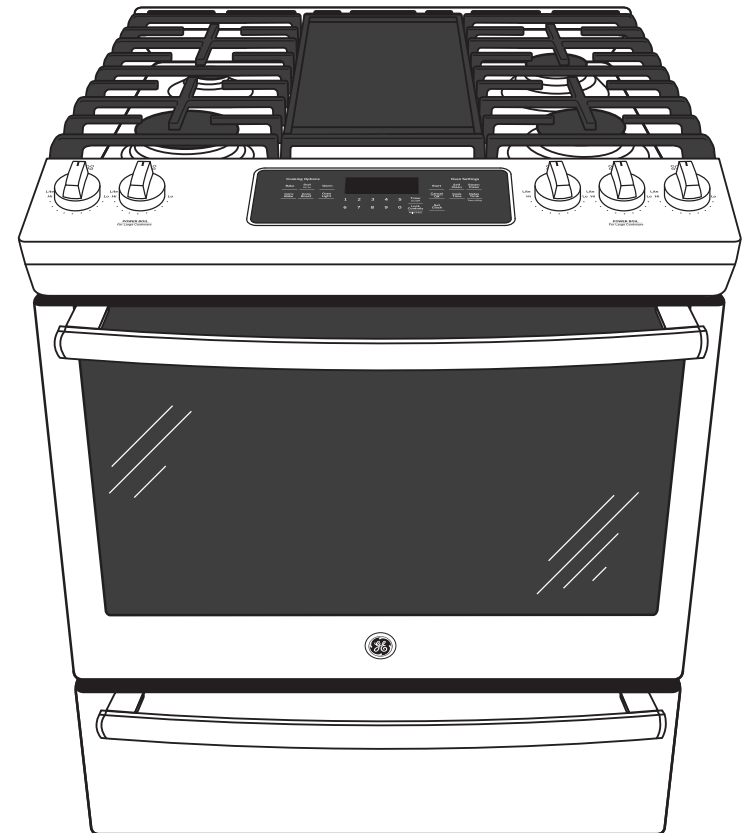

Self-clean with Steam Clean option – Clean your oven the way you want

Smooth-glide storage drawer – Drawer opens and closes easily for instant access and extra storage

10,000 BTU oval burner – Large oval fifth burner is ideal for griddle or odd-size cookware

Heavy duty, dishwasher safe grates – Easily and safely clean grates in the dishwasher or place in the bottom of the self-clean oven

Precise Simmer burner – Delicate foods don't burn with low, even heat

Model JGS760BELTS – Black stainless

Model JGS760DELBB – Black on black

Model JGS760DELWW – White on white

Model JGS760EELES – Slate

Model JGS760SELSS – Stainless steel

GUARANTEED FIT

Replace your old 30" free-standing range with a new 30" slide-in model. GE slide-in ranges are guaranteed for an exact fit or GE Appliances will pay up to \$300 toward modifications.