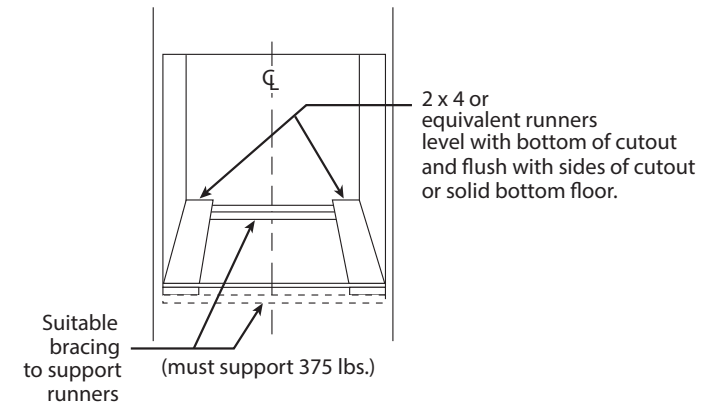

CK7500SH

GE Cafe™ Series 27 in. Built-in Double Convection Wall Oven

DIMENSIONS AND INSTALLATION INFORMATION (IN INCHES)

NOTE: Cabinets installed adjacent to wall ovens must have an adhesion spec of at least a 194°F temperature rating.

Door handle protrudes 2-1/2" from door face. Cabinets and drawers on adjacent 45° and 90° walls should be placed to avoid interference with the handle.

Electric wall ovens are not approved for installation with a plug and receptacle. They must be hard wired in accordance with installation instructions.

INSTALLATION INFORMATION: Before installing, consult installation instructions packed with product for current dimensional data.

KW RATING	
240V	7.2
208V	5.4
BREAKER SIZE	
240V	30 Amps
208V	30 Amps

CK7500	
Cabinet	27"
A – Overlap of oven at top of cutout	1"
B – Overlap of oven over side of edges of cutout	1"
C – Overlap of oven at bottom of cutout	1"
Oven	
D – Install depth	23-1/2"
E – Overall height with trim	51-1/8"
F – Overall width	26-3/4"