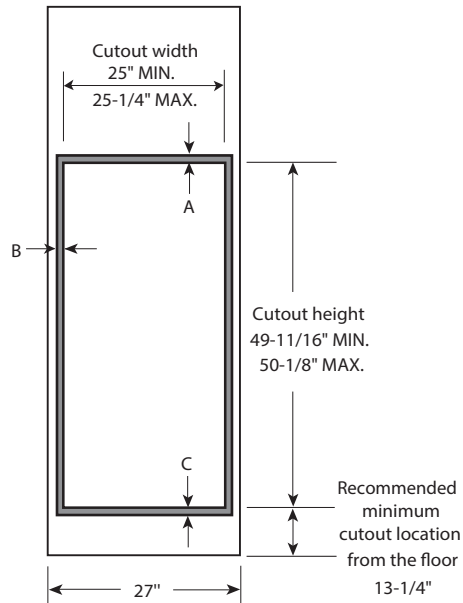

CK7500SH

GE Cafe™ Series 27 in. Built-in Double Convection Wall Oven

DIMENSIONS AND INSTALLATION INFORMATION (IN INCHES)

NOTE: Cabinets installed adjacent to wall ovens must have an adhesion spec of at least a 194°F temperature rating.

Door handle protrudes 2-1/2" from door face. Cabinets and drawers on adjacent 45° and 90° walls should be placed to avoid interference with the handle.

Electric wall ovens are not approved for installation with a plug and receptacle. They must be hard wired in accordance with installation instructions.

INSTALLATION INFORMATION: Before installing, consult installation instructions packed with product for current dimensional data.

KW RATING	
240V	7.2
208V	5.4
BREAKER SIZE	
240V	30 Amps
208V	30 Amps

CK7500	
Cabinet	27"
A – Overlap of oven at top of cutout	1"
B – Overlap of oven over side of edges of cutout	1"
C – Overlap of oven at bottom of cutout	1"
Oven	
D – Install depth	23-1/2"
E – Overall height with trim	51-1/8"
F – Overall width	26-3/4"