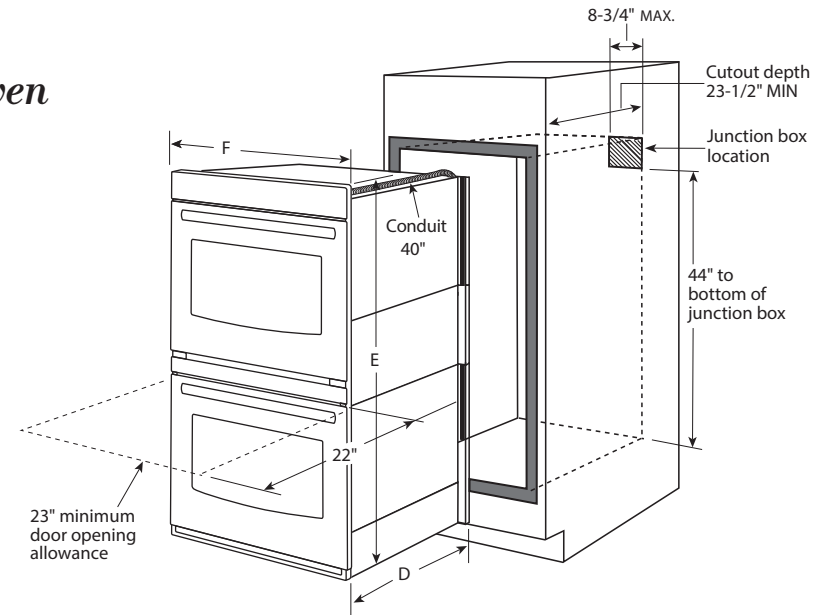

CK7500SH

GE Cafe™ Series 27 in. Built-in Double Convection Wall Oven

DIMENSIONS AND INSTALLATION INFORMATION (IN INCHES)

NOTE: Cabinets installed adjacent to wall ovens must have an adhesion spec of at least a 194°F temperature rating.

Door handle protrudes 2-1/2" from door face. Cabinets and drawers on adjacent 45° and 90° walls should be placed to avoid interference with the handle.

Electric wall ovens are not approved for installation with a plug and receptacle. They must be hard wired in accordance with installation instructions.

INSTALLATION INFORMATION: Before installing, consult installation instructions packed with product for current dimensional data.

KW RATING	
240V	7.2
208V	5.4
BREAKER SIZE	
240V	30 Amps
208V	30 Amps

CK7500	
Cabinet	27"
A – Overlap of oven at top of cutout	1"
B – Overlap of oven over side of edges of cutout	1"
C – Overlap of oven at bottom of cutout	1"
Oven	
D – Install depth	23-1/2"
E – Overall height with trim	51-1/8"
F – Overall width	26-3/4"