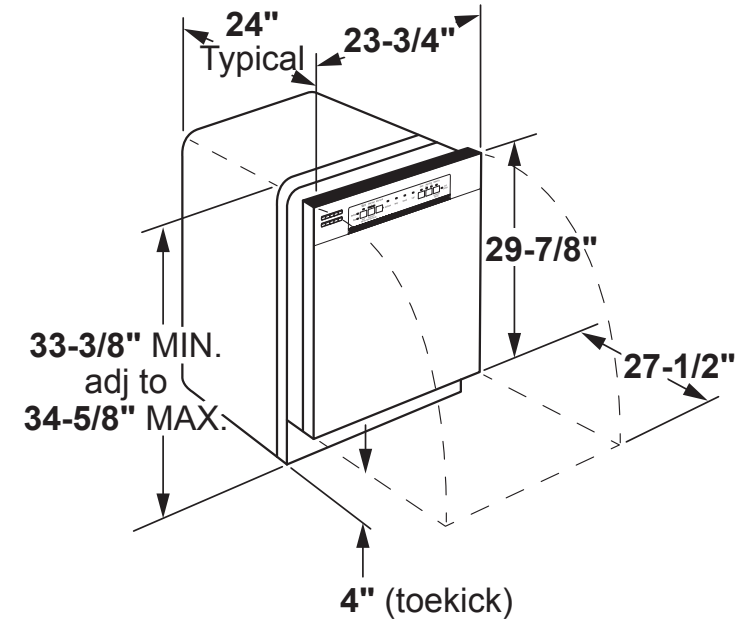

GDF511PGM/PSM

GE® Dishwasher with Front Controls and Power Cord

DIMENSIONS AND INSTALLATION INFORMATION (IN INCHES)

ELECTRICAL RATING

Voltage AC.....	120
Hertz.....	60
Total connected load amperage.....	7.1
Calrod® heater watts max.....	800/500

For use on adequately wired 120-volt, 15-amp circuit having 2-wire service with a separate ground wire. This appliance must be grounded for safe operation.

INSTALLATION INFORMATION: Before installing, consult installation instructions packed with product for current dimensional data.