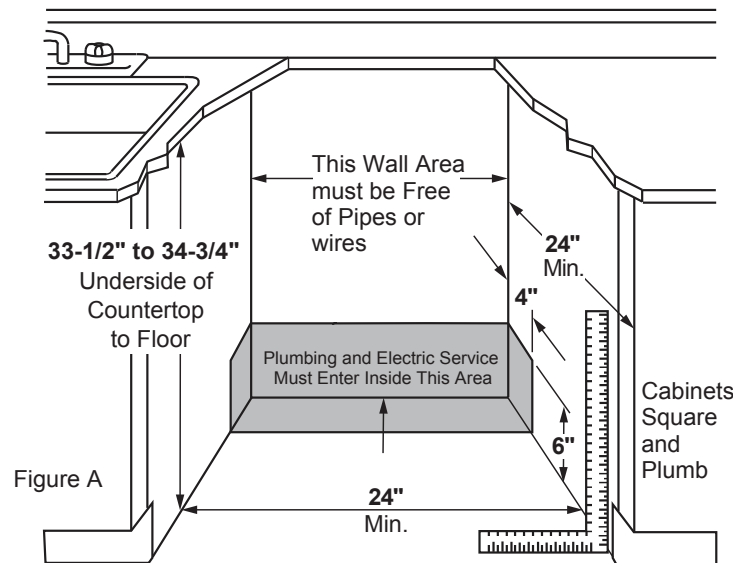

GDF511PGM/PSM

GE® Dishwasher with Front Controls and Power Cord

DIMENSIONS AND INSTALLATION INFORMATION (IN INCHES)

ELECTRICAL RATING

Voltage AC.....	120
Hertz.....	60
Total connected load amperage.....	7.1
Calrod® heater watts max.....	800/500

For use on adequately wired 120-volt, 15-amp circuit having 2-wire service with a separate ground wire. This appliance must be grounded for safe operation.

INSTALLATION INFORMATION: Before installing, consult installation instructions packed with product for current dimensional data.