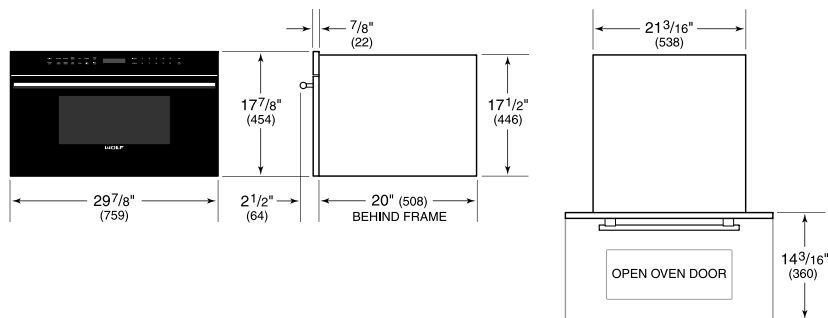

For local dealer information, visit [subzero-wolf.com/locator](http://subzero-wolf.com/locator).

**PRODUCT SPECIFICATIONS**

Model	MDD30CM/B/TH with Black Handle
Dimensions	29 7/8"W x 17 7/8"H x 20"D
Capacity	1.6 cu. ft.
Door Clearance	14 3/16"
Electrical Supply	120 VAC, 60 Hz
Electrical Service	15 amp dedicated circuit
Power Cord Length	4 Feet
Receptacle	3-prong grounding-type

**DIMENSIONS**

**ELECTRICAL**

**NOTE:** Dimensions in parenthesis are in millimeters unless otherwise specified

**STANDARD INSTALLATION**