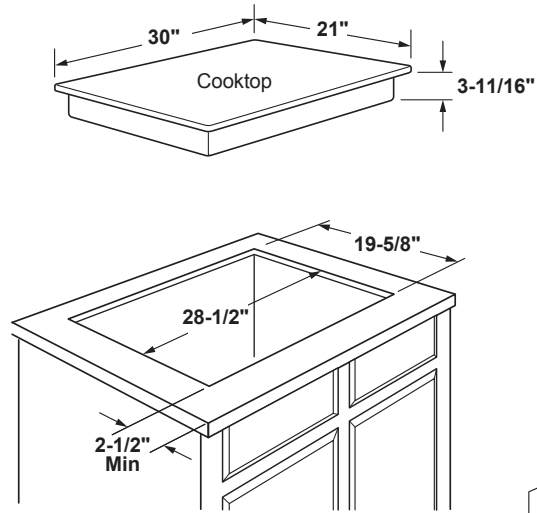

JGP3030DL/SL

GE® 30" Built-In Gas Cooktop

DIMENSIONS AND INSTALLATION INFORMATION

AGA REQUIREMENT: All gas cooktop models require 7/16" free area below cooktop height to combustible material. Requires 18" minimum from countertop to adjacent overhead cabinets.

NOTE: If installing with a GE Profile™ Telescopic Downdraft System, consult both cooktop and downdraft installation instructions packed with product before installing. Cooktop gas/electric supply may need to be re-routed to install downdraft.

ELECTRICAL RATING: 120V, 60Hz, 5A

INSTALLATION WITH SINGLE WALL OVEN INFORMATION:

30" Gas Cooktops are approved for use over select GE 27" and 30" Wall Ovens and Warming Drawers. 30" and 36" Gas cooktops are approved for use over select 30" Wall Ovens and Warming Drawers. Refer to cooktop and wall oven/warming drawer installation instructions packed with product for current dimensional data.

INSTALLATION INFORMATION: Before installing, consult installation instructions, packed with product, for current dimensional data.