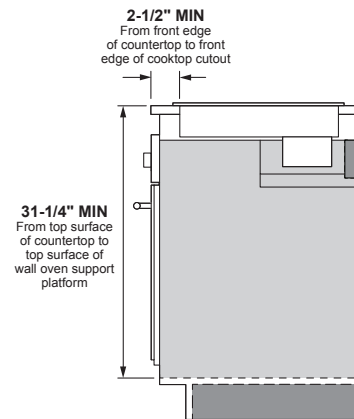

For answers to your Monogram, GE Café™ Series, GE Profile™ Series or GE Appliances product questions, visit our website at geappliances.com or call GE Answer Center® Service, 800.626.2000.