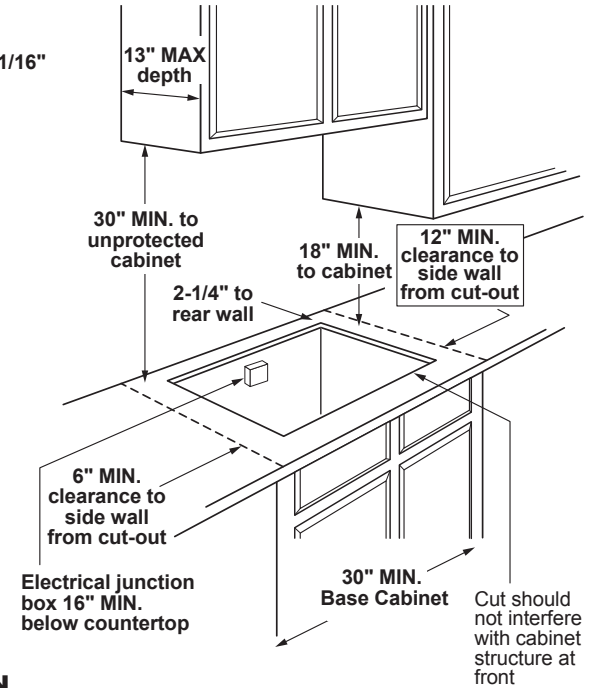

### INSTALLATION WITH SINGLE WALL OVEN INFORMATION:

30" Gas Cooktops are approved for use over select GE 27" and 30" Wall Ovens and Warming Drawers. 30" and 36" Gas cooktops are approved for use over select 30" Wall Ovens and Warming Drawers. Refer to cooktop and wall oven/warming drawer installation instructions packed with product for current dimensional data.

**INSTALLATION INFORMATION:** Before installing, consult installation instructions, packed with product, for current dimensional data.

Dimension and installation information are shown in inches.  
\*Allow 5-3/4" depth at rear for electrical and gas connections