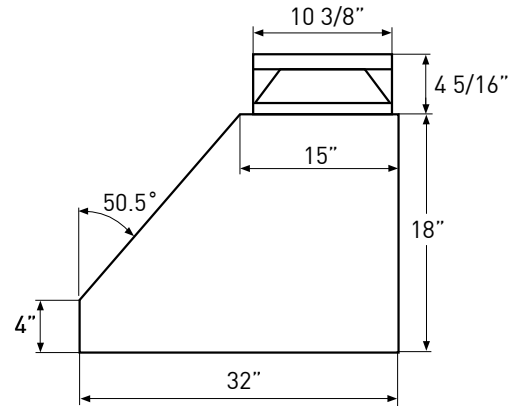

TOP

SIDE

BACK

MODEL	AK7836BS	AK7842BS	AK7848BS	AK7854BS
Stainless Steel				
<b>Size</b>	36"	42"	48"	54"
<b>Net Width</b>	35-7/8"	41-7/8"	47-7/8"	53-7/8"
<b>Blower CFM (Min. - Max.)</b>	450 - 1,200	450 - 1,200	450 - 1,200	450 - 1,200
<b>Sones (Min. - Max.)</b>	3.5 - 9	3.5 - 9	3.5 - 9	3.5 - 9
<b>FEATURES</b>				
<b>Controls</b>	Metallic Knob	Metallic Knob	Metallic Knob	Metallic Knob
<b>Speed Levels</b>	3	3	3	3
<b>Lighting</b>	Halogen, 35W x2	Halogen, 35W x2	Halogen, 35W x4	Halogen, 35W x4
<b>Dual-Level Lighting</b>	Yes	Yes	Yes	Yes
<b>Filters</b>	Pro Baffle x3	Pro Baffle x3	Pro Baffle x4	Pro Baffle x4
<b>Recirculating Option</b>	No	No	No	No
<b>High Quality Stainless Steel</b>	304S	304S	304S	304S
<b>DUCT SPECIFICATIONS</b>				
<b>Vertical Internal Blower</b>	10" Round	10" Round	10" Round	10" Round
<b>Horizontal Internal Blower</b>	10" Round	10" Round	10" Round	10" Round
<b>AC POWER</b>	120V, 60Hz at Max. 9A	120V, 60Hz at Max. 9A	120V, 60Hz at Max. 9A	120V, 60Hz at Max. 9A
<b>OPTIONAL ACCESSORIES</b>				
<b>12" Duct Cover</b>	AK0736BS	AK0742BS	AK0748BS	AK0754BS
<b>Bloom™ GU10 LED</b>	Z0B0040	Z0B0040	Z0B0040	Z0B0040
<b>MOUNTING HEIGHT RANGE*</b>	30" - 36"	30" - 36"	30" - 36"	30" - 36"
<b>WARRANTY</b>	3 years parts, 1 year labor	3 years parts, 1 year labor	3 years parts, 1 year labor	3 years parts, 1 year labor

\*Mounting height refers to distance between top of a 36" tall cooking surface and bottom of hood.