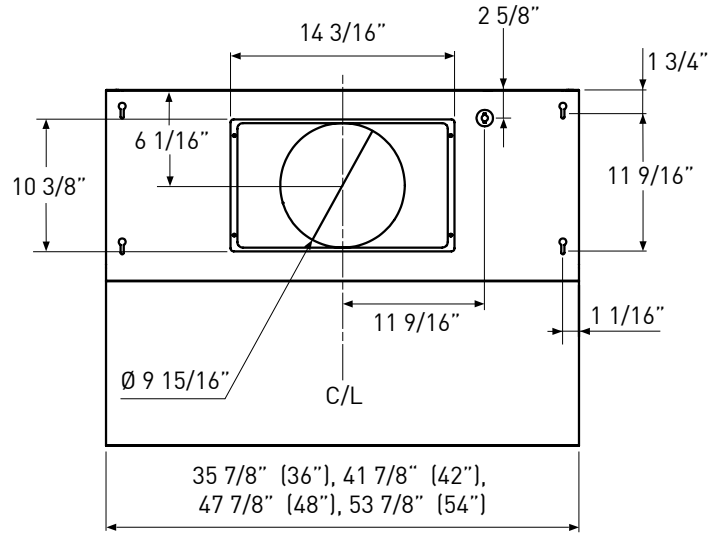

Three-speed metallic knob controls withstand extreme heat and moisture. Now with dual-level halogen lighting and an extended 32" depth for even more capture. An optional 304-grade 12" duct cover is also available.

TOP

SIDE

BACK

MODEL	AK7836BS	AK7842BS	AK7848BS	AK7854BS
Stainless Steel				
<b>Size</b>	36"	42"	48"	54"
<b>Net Width</b>	35-7/8"	41-7/8"	47-7/8"	53-7/8"
<b>Blower CFM (Min. - Max.)</b>	450 - 1,200	450 - 1,200	450 - 1,200	450 - 1,200
<b>Sones (Min. - Max.)</b>	3.5 - 9	3.5 - 9	3.5 - 9	3.5 - 9
<b>FEATURES</b>				
<b>Controls</b>	Metallic Knob	Metallic Knob	Metallic Knob	Metallic Knob
<b>Speed Levels</b>	3	3	3	3
<b>Lighting</b>	Halogen, 35W x2	Halogen, 35W x2	Halogen, 35W x4	Halogen, 35W x4
<b>Dual-Level Lighting</b>	Yes	Yes	Yes	Yes
<b>Filters</b>	Pro Baffle x3	Pro Baffle x3	Pro Baffle x4	Pro Baffle x4
<b>Recirculating Option</b>	No	No	No	No
<b>High Quality Stainless Steel</b>	304S	304S	304S	304S
<b>DUCT SPECIFICATIONS</b>				
<b>Vertical Internal Blower</b>	10" Round	10" Round	10" Round	10" Round
<b>Horizontal Internal Blower</b>	10" Round	10" Round	10" Round	10" Round
<b>AC POWER</b>	120V, 60Hz at Max. 9A	120V, 60Hz at Max. 9A	120V, 60Hz at Max. 9A	120V, 60Hz at Max. 9A
<b>OPTIONAL ACCESSORIES</b>				
<b>12" Duct Cover</b>	AK0736BS	AK0742BS	AK0748BS	AK0754BS
<b>Bloom™ GU10 LED</b>	Z0B0040	Z0B0040	Z0B0040	Z0B0040
<b>MOUNTING HEIGHT RANGE*</b>	30" - 36"	30" - 36"	30" - 36"	30" - 36"
<b>WARRANTY</b>	3 years parts, 1 year labor	3 years parts, 1 year labor	3 years parts, 1 year labor	3 years parts, 1 year labor

\*Mounting height refers to distance between top of a 36" tall cooking surface and bottom of hood.