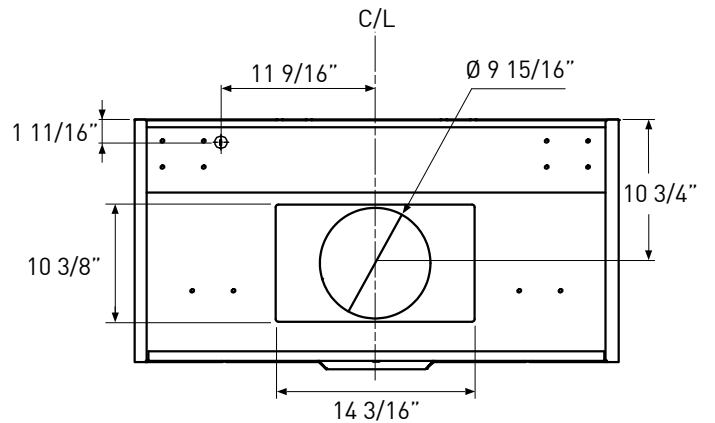

Three-speed metallic knob controls withstand extreme heat and moisture. Now with dual-level halogen lighting and an extended 32" depth for even more capture. An optional 304-grade 12" duct cover is also available.

TOP

SIDE

BACK

MODEL	AK7836BS	AK7842BS	AK7848BS	AK7854BS
Stainless Steel				
<b>Size</b>	36"	42"	48"	54"
<b>Net Width</b>	35-7/8"	41-7/8"	47-7/8"	53-7/8"
<b>Blower CFM (Min. - Max.)</b>	450 - 1,200	450 - 1,200	450 - 1,200	450 - 1,200
<b>Sones (Min. - Max.)</b>	3.5 - 9	3.5 - 9	3.5 - 9	3.5 - 9
<b>FEATURES</b>				
<b>Controls</b>	Metallic Knob	Metallic Knob	Metallic Knob	Metallic Knob
<b>Speed Levels</b>	3	3	3	3
<b>Lighting</b>	Halogen, 35W x2	Halogen, 35W x2	Halogen, 35W x4	Halogen, 35W x4
<b>Dual-Level Lighting</b>	Yes	Yes	Yes	Yes
<b>Filters</b>	Pro Baffle x3	Pro Baffle x3	Pro Baffle x4	Pro Baffle x4
<b>Recirculating Option</b>	No	No	No	No
<b>High Quality Stainless Steel</b>	304S	304S	304S	304S
<b>DUCT SPECIFICATIONS</b>				
<b>Vertical Internal Blower</b>	10" Round	10" Round	10" Round	10" Round
<b>Horizontal Internal Blower</b>	10" Round	10" Round	10" Round	10" Round
<b>AC POWER</b>	120V, 60Hz at Max. 9A	120V, 60Hz at Max. 9A	120V, 60Hz at Max. 9A	120V, 60Hz at Max. 9A
<b>OPTIONAL ACCESSORIES</b>				
<b>12" Duct Cover</b>	AK0736BS	AK0742BS	AK0748BS	AK0754BS
<b>Bloom™ GU10 LED</b>	Z0B0040	Z0B0040	Z0B0040	Z0B0040
<b>MOUNTING HEIGHT RANGE*</b>	30" - 36"	30" - 36"	30" - 36"	30" - 36"
<b>WARRANTY</b>	3 years parts, 1 year labor	3 years parts, 1 year labor	3 years parts, 1 year labor	3 years parts, 1 year labor

\*Mounting height refers to distance between top of a 36" tall cooking surface and bottom of hood.