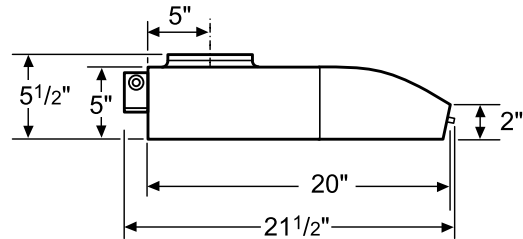

Notes: All height, width and depth dimensions are shown in inches. BSH reserves the absolute and unrestricted right to change product materials and specifications, at any time, without notice. Consult the product's installation instructions for final dimensional data and other details prior to making cutout.

30" Undercabinet Hood

300 Series – Stainless Steel DUH30152UC

BOSCH
Invented for life

Installation Details

Dimensions in inches

Vertical discharge:

Use a rectangular duct 3 1/4" x 10".....

....or use a round 7" duct