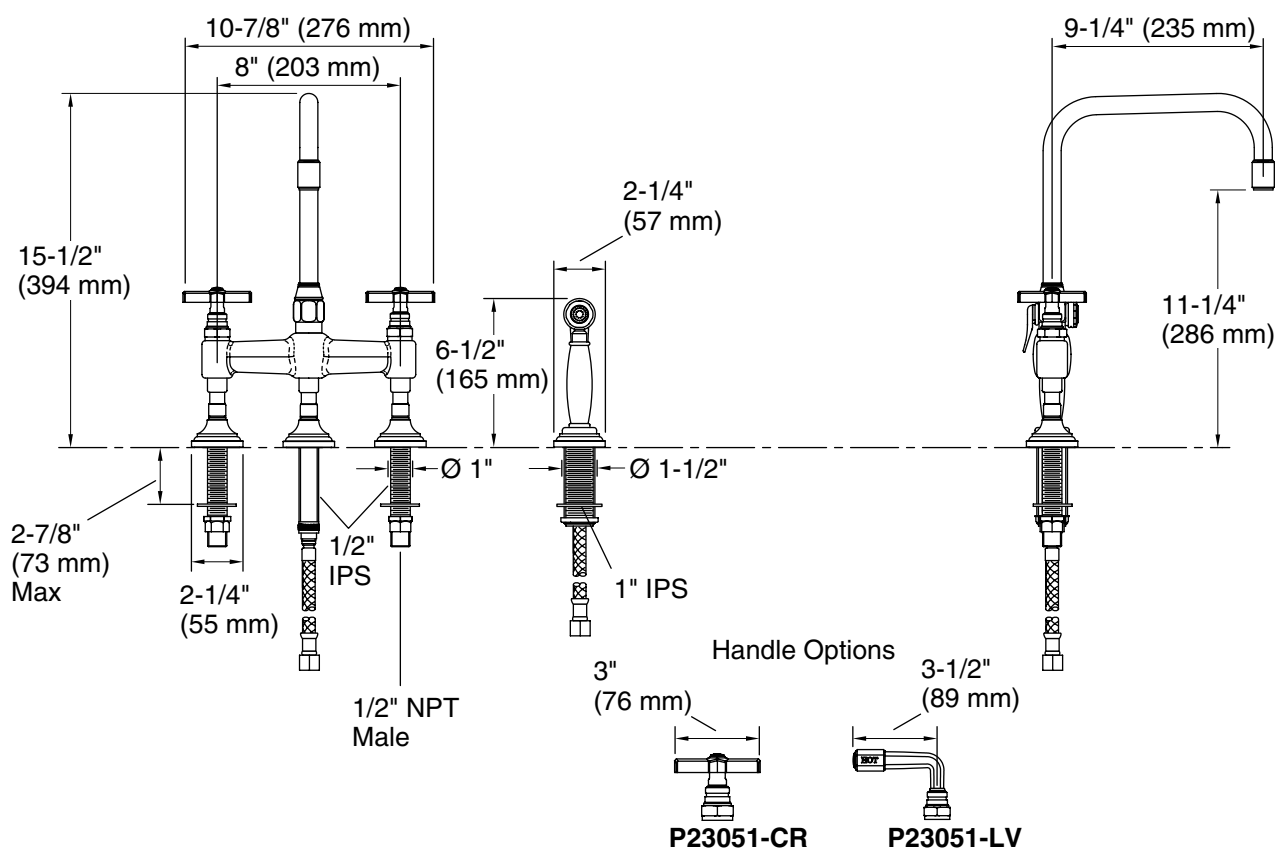

FEATURES

- Solid brass construction for durability and reliability
- Spout rotates 360 degrees
- 1.8 gal/min (6.8 l/min) maximum flow rate
- Meets CalGreen requirements for kitchen faucets
- Complements the For Town collection

SPECIFIED MODEL				
Model	Description	Finishes		
P23051-CR	For Town Kitchen Faucet with Sidespray, Cross Handle	<input type="checkbox"/> CP Polished Chrome	<input type="checkbox"/> AD Nickel Silver	<input type="checkbox"/> AG Brushed Nickel
P23051-LV	For Town Kitchen Faucet with Sidespray, Lever Handle	<input type="checkbox"/> CP Polished Chrome	<input type="checkbox"/> AD Nickel Silver	<input type="checkbox"/> AG Brushed Nickel