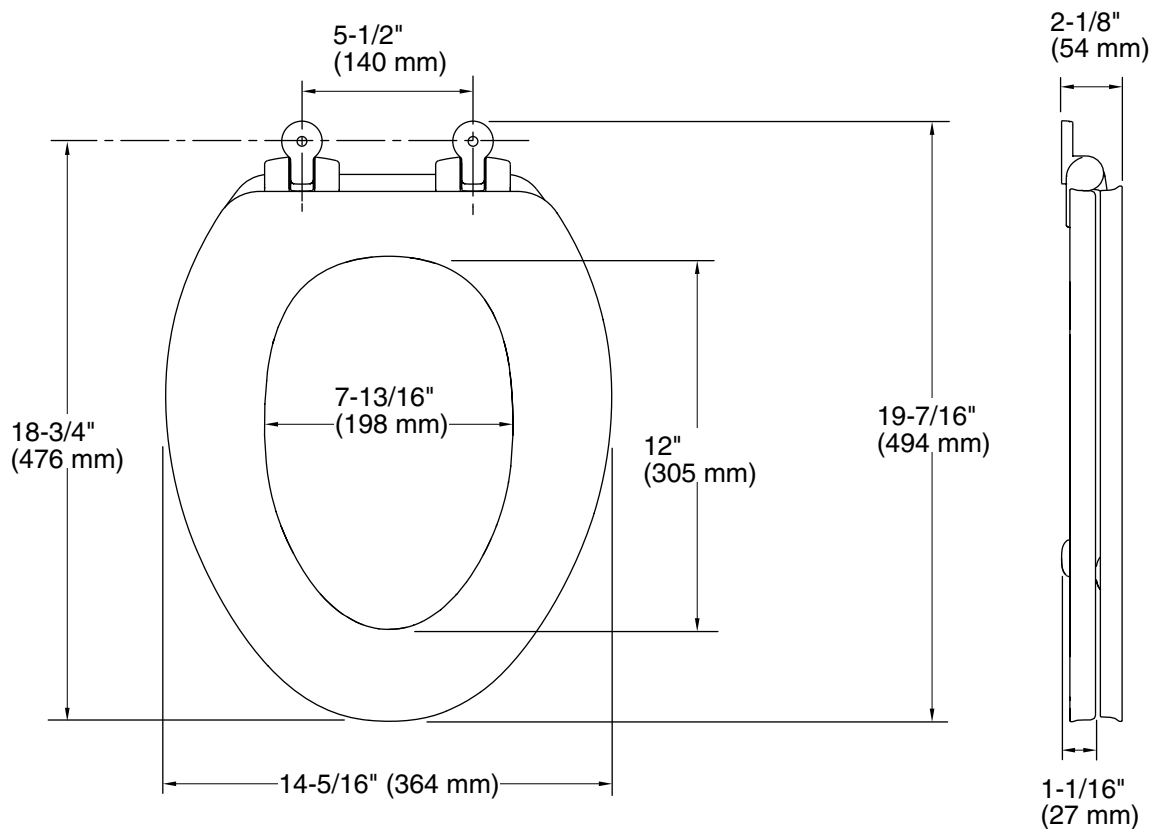

#### FEATURES

- Solid maplewood construction
- Slow-close hinge technology
- Brass hinge construction provides durability and reliability
- Ergonomically contoured for maximum comfort
- Finger grip detail in perimeter of lid for easy opening
- Standard elongated form
- Foundational design coordinates with multiple Kallista fixtures and faucets

SPECIFIED MODEL		
Model	Description	Finishes
P70334-CP, AD, AG, BL, or BV	Premium Toilet Seat with Finished Brass, Slow-Close Hinges	<input type="checkbox"/> JV Java
		<input type="checkbox"/> KZ Brunette
		<input type="checkbox"/> EM Ebonized Mahogany