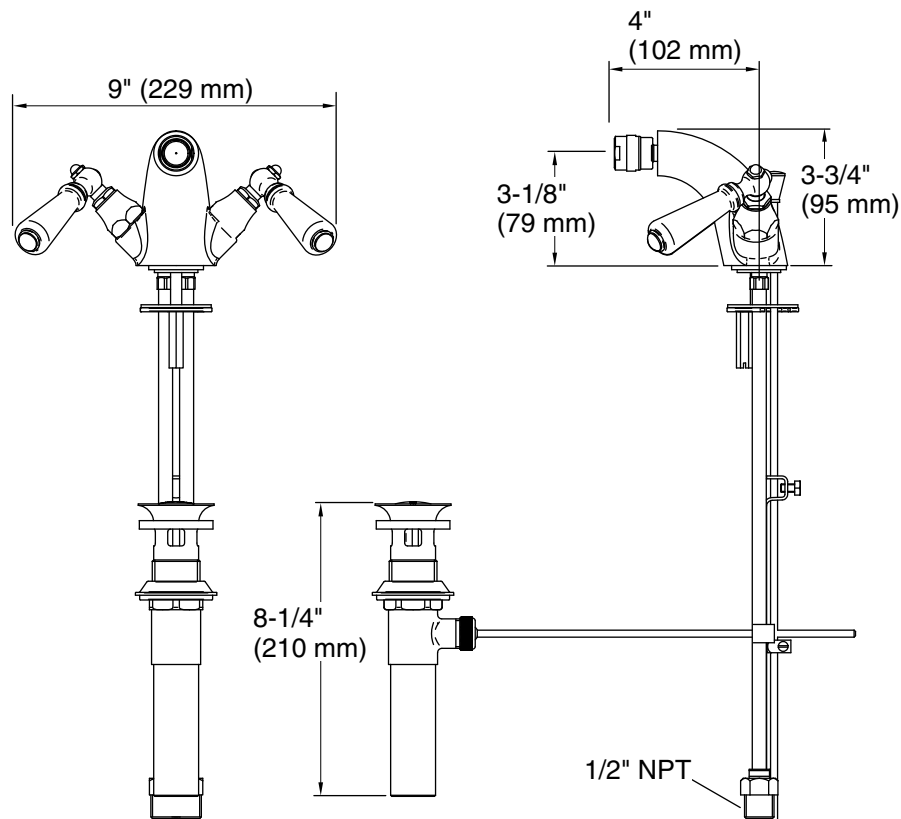

#### FEATURES

- Solid brass construction for durability and reliability
- Quarter-turn washerless ceramic disc valves
- Pop-up drain with 1-1/4" (32 mm) tailpiece
- Complements the Hampstead collection

SPECIFIED MODEL					
Model	Description	Finishes			
P22205-00	Hampstead Monobloc Bidet Set, White Lever Handles	<input type="checkbox"/> CP Polished Chrome	<input type="checkbox"/> AD Nickel Silver	<input type="checkbox"/> AG Brushed Nickel	<input type="checkbox"/> BZ Antique Bronze
P22205-AM	Hampstead Monobloc Bidet Set, Metal Lever Handles	<input type="checkbox"/> CP Polished Chrome	<input type="checkbox"/> AD Nickel Silver	<input type="checkbox"/> AG Brushed Nickel	
P22205-BL	Hampstead Monobloc Bidet Set, Black Lever Handles	<input type="checkbox"/> CP Polished Chrome	<input type="checkbox"/> AD Nickel Silver	<input type="checkbox"/> AG Brushed Nickel	<input type="checkbox"/> BZ Antique Bronze