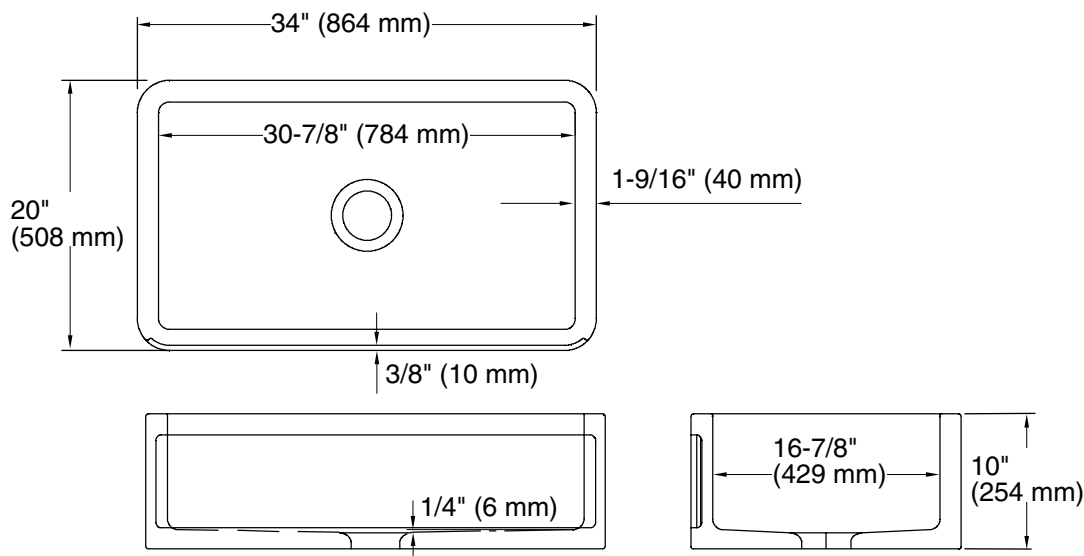

FEATURES

L20303

- Hand carved apron front
- Generous extra-deep single basin
- Solid stone
- Coordinates with the For Town collection

Honed-Matt Finish

PRODUCT INFORMATION	
Fixture*:	
Basin Area	16-7/8" (429 mm) x 30-7/8" (784 mm)
Water Depth	9-1/4" (235 mm)
Drain	Ø 3-5/8" (92 mm)
*Approximate measurements for comparison only.	

ROUGHING-IN NOTES
All dimensions are nominal.

SPECIFIED MODEL				
Model	Description	Finishes		
L20303-00	For Town Kitchen Sink	<input type="checkbox"/> PZ Bleu de Chine	<input type="checkbox"/> WC White Carrara	<input type="checkbox"/> WN White Naxos
Optional Accessories				
P34000-00	Duostrainer® Sink Strainer with Tailpiece	<input type="checkbox"/> CP Polished Chrome	<input type="checkbox"/> AD Nickel Silver	<input type="checkbox"/> AG Brushed Nickel