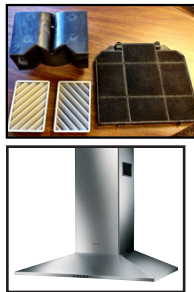

ACCESSORIES

High Ceiling Chimney Kit # HIGH1

One 39" upper chimney to replace 16 1/8" upper chimney that came with hood

Replacement Charcoal Filter # FILTER2

For ductless installations, high quality, heavy duty filters ensure the removal of smoke and odors from the kitchen.

Ductless Conversion Kit # DUCT1

Includes: • Lower Chimney with holes for ducting • Ductless Diverter Assembly • Vent Grates • Charcoal Filter

WARNING! Product specifications are subject to change without notification. Consult the installation instructions before you begin installing this rangehood.